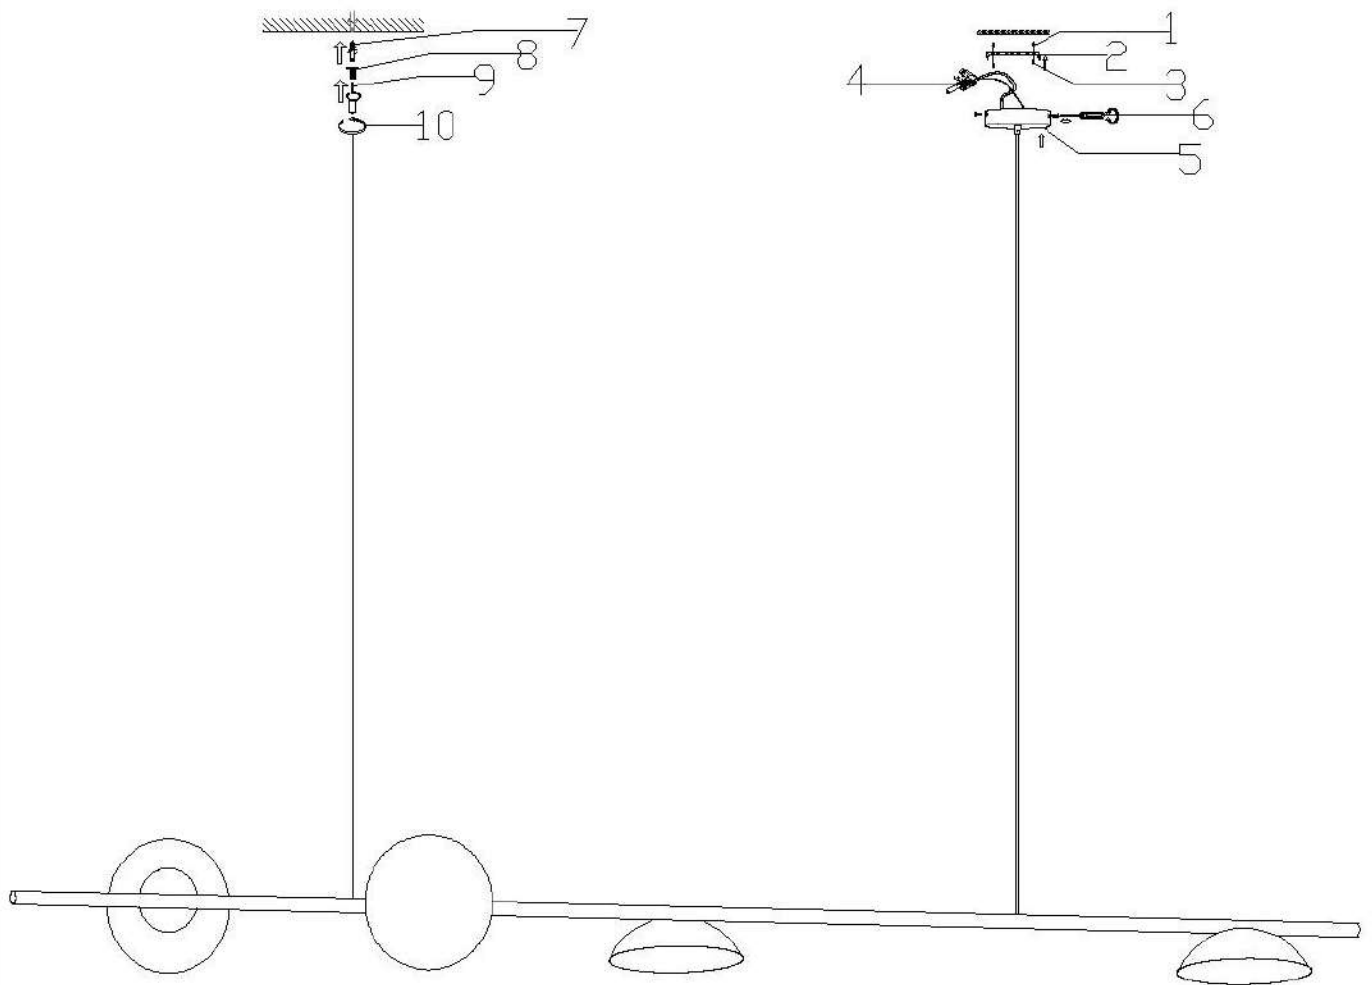

CP0088

1. Rated Voltage : AC220V
2. Frequency : 50~60Hz
3. light source: LED
4. Material : Metal, Acrylic