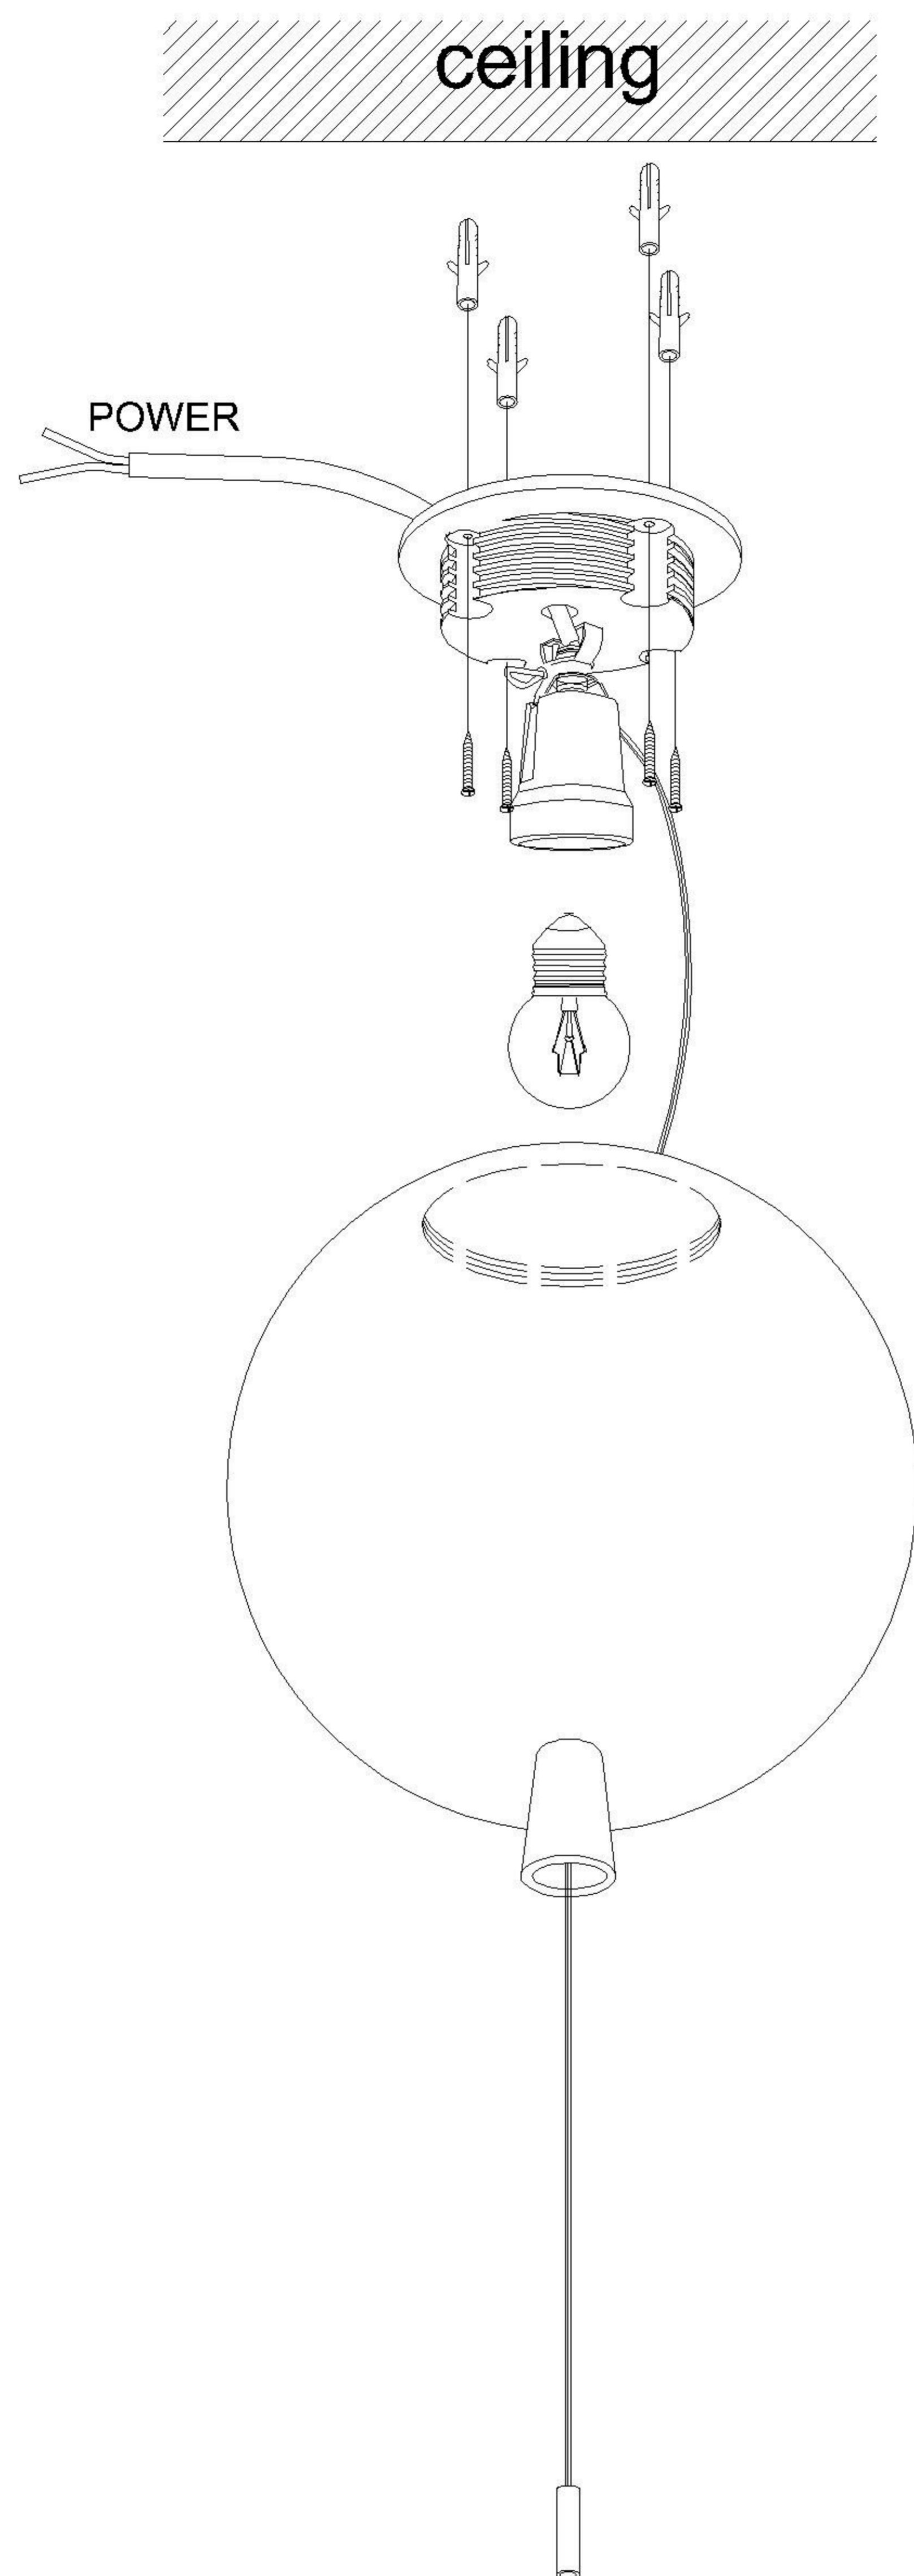

CP0047

1. Rated Voltage : AC220V
2. Frequency : 50~60Hz
3. light source: E27 MAX 60W
4. Material : Acrylic