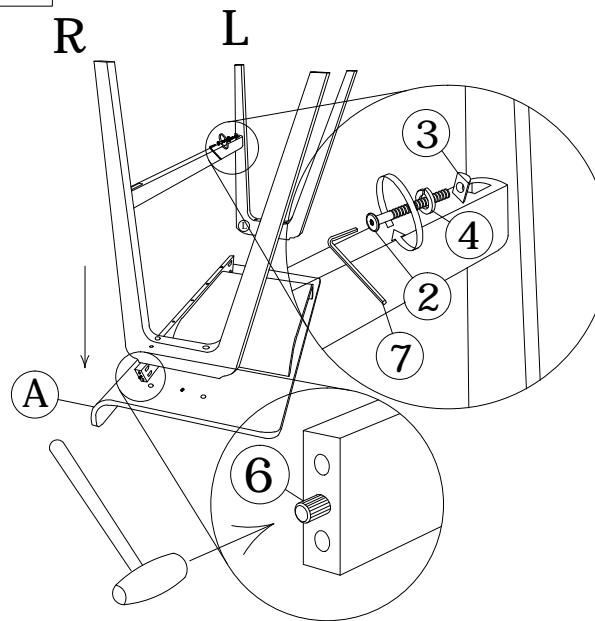

ASSEMBLY INSTRUCTION

STUDY DESK

Read instruction carefully. Refer hardware and furniture parts list for guidance. Be sure all parts are complete, before assembling, place all wooden furniture part on a clean and flat soft surface to prevent scratches. Refer steps provided as assembling guide.

CAUTION :

1. Do not **FULLY-TIGHTEN** the nuts or nut bolts until all are in place.
2. To prevent thread damage, ensure that nuts or nut bolts are not over tighten.
3. Hardware are to be kept out reach from children.

PART LIST			HARDWARE LIST		
ITEM	DESCRIPTION	QTY	ITEM	DESCRIPTION	QTY
A	TABLE TOP ASSY	1 PC	1	JCBC BOLT M6 X 80MM (RB)	4 PCS
B	TABLE LEG (L/R)	2 PCS	2	JCBC BOLT M6 X 50MM (RB)	6 PCS
C	SUPPORT BAR	1 PC	3	SCREW PIN 15 x 15	6 PCS
			4	SPRING WASHER 5/16" (RB)	10PCS
			5	FLAT WASHER M6x13MM (RB)	4 PCS
			6	WOOD DOWEL M10 x 30MM	4 PCS
			7	ALLEN KEY M4 (BALL SHAPE)	1 PC

STEP 2