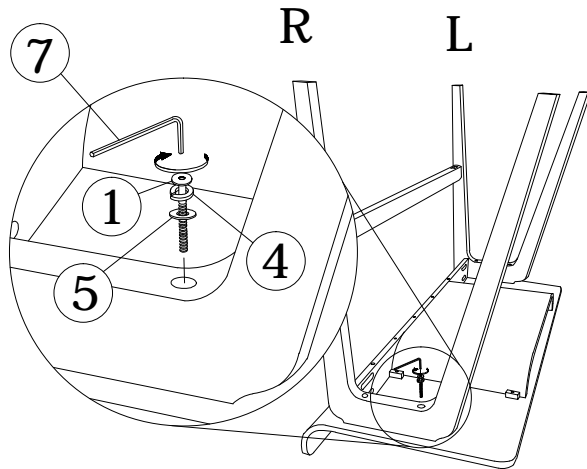

ASSEMBLY INSTRUCTION

STUDY DESK

Read instruction carefully. Refer hardware and furniture parts list for guidance. Be sure all parts are complete, before assembling, place all wooden furniture part on a clean and flat soft surface to prevent scratches. Refer steps provided as assembling guide.

CAUTION :

1. Do not FULLY-TIGHTEN the nuts or nut bolts until all are in place.
2. To prevent thread damage, ensure that nuts or nut bolts are not over tighten.
3. Hardware are to be kept out reach from children.

PART LIST			HARDWARE LIST		
ITEM	DESCRIPTION	QTY	ITEM	DESCRIPTION	QTY
A	TABLE TOP ASSY	1 PC	1	JCBC BOLT M6 X 80MM (BLK)	4 PCS
B	TABLE LEG (L/R)	2 PCS	2	JCBC BOLT M6 X 50MM (RB)	6 PCS
C	SUPPORT BAR	1 PC	3	SCREW PIN 15 x 15	6 PCS
			4	SPRING WASHER 5/16" (RB)	10PCS
			5	FLAT WASHER M6x13MM (RB)	4PCS
			6	WOOD DOWEL M10 x 30MM	4 PCS
			7	ALLEN KEY M4 (BALL SHAPE)	1 PC

STEP 4

STUDY DESK
COMPLETED ASSEMBLY