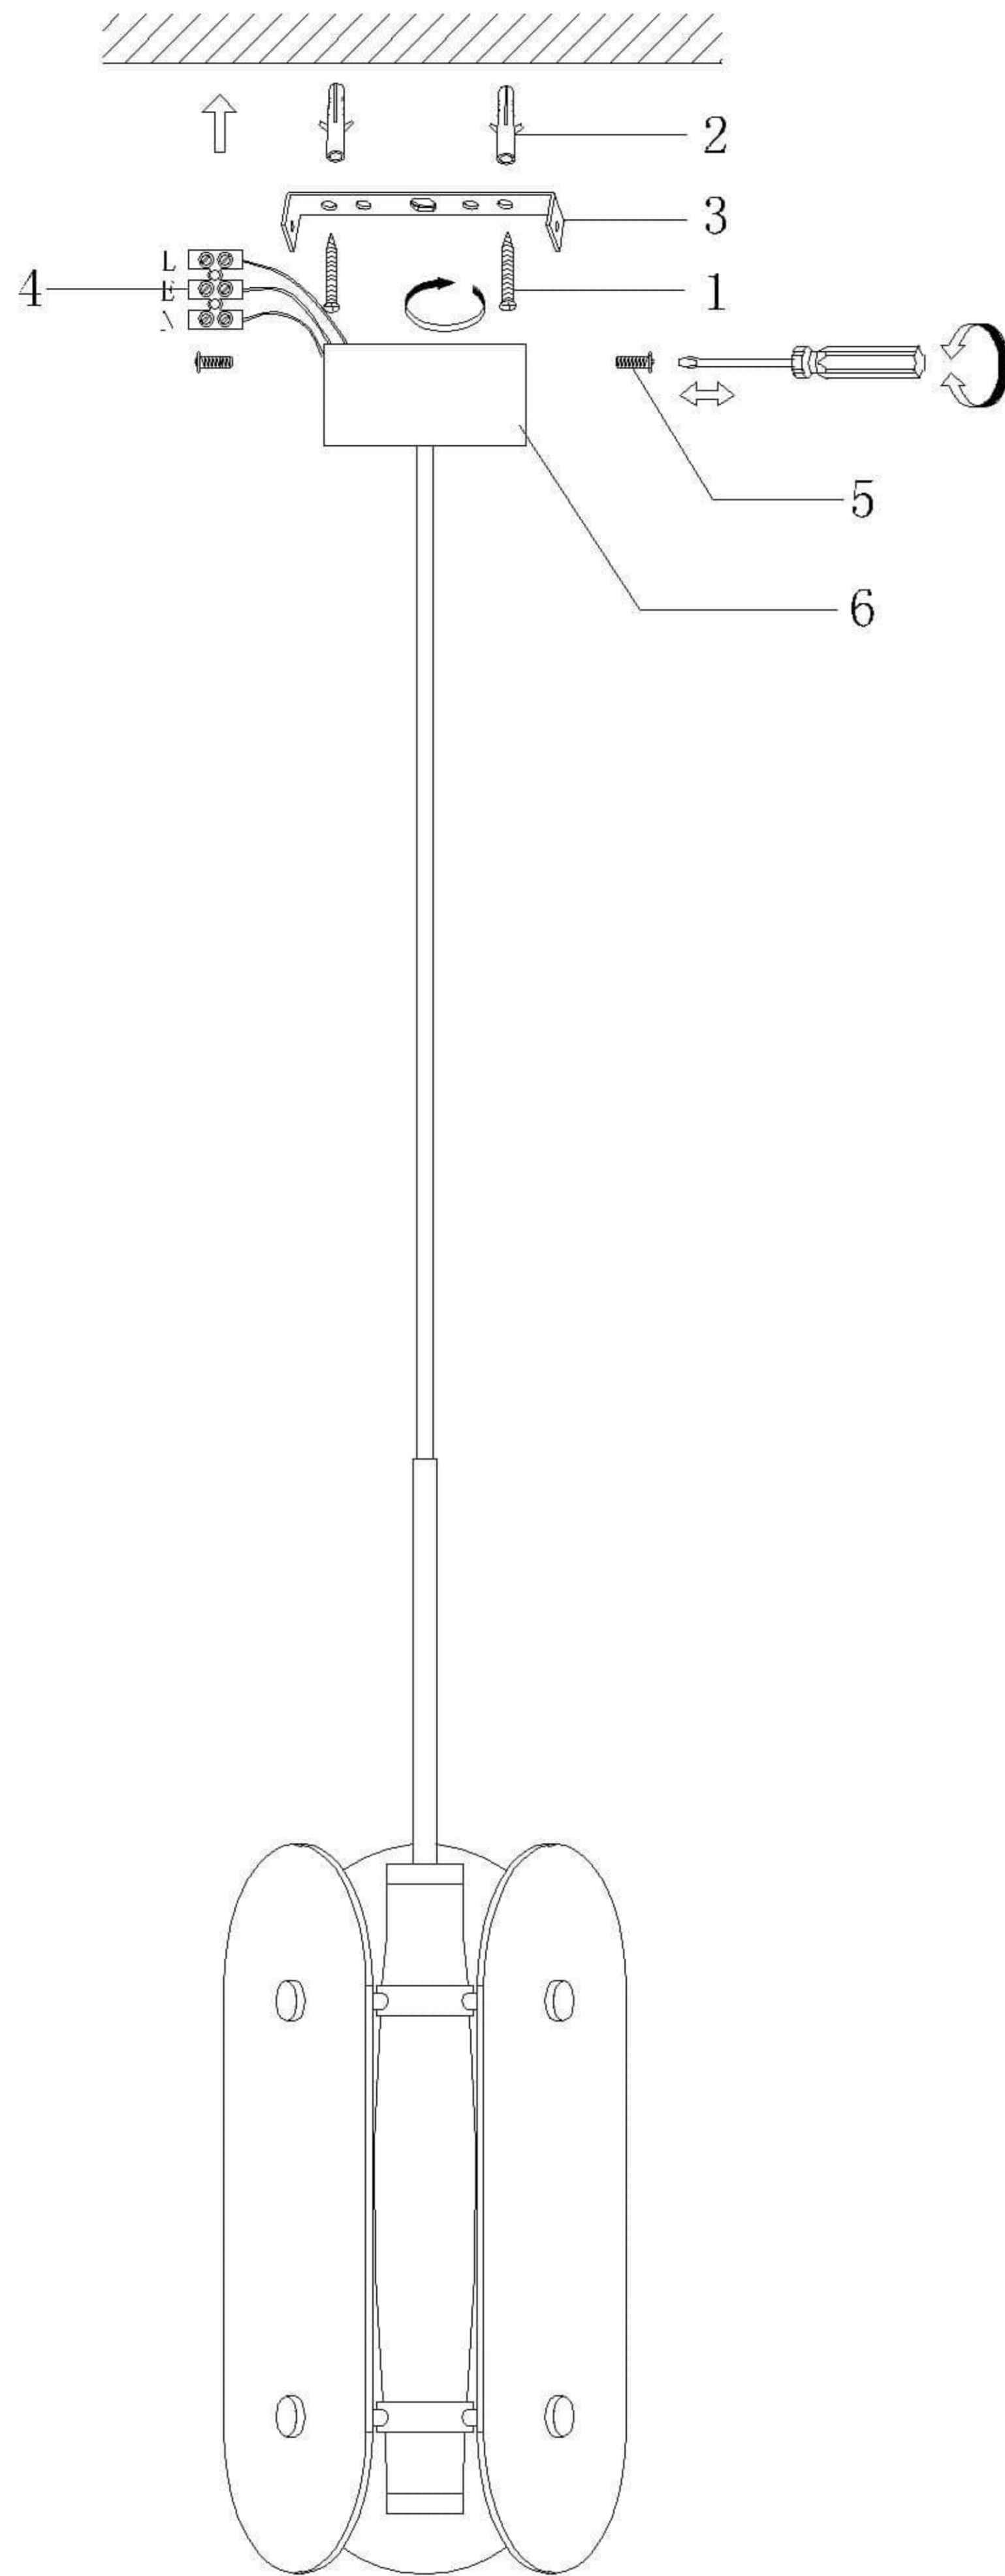

CP0064

1. Rated Voltage: AC220V

2. Frequency: 50~60Hz

3. light source: 2835 LED Strip 12V 25W

4. Material: Metal, Glass, Aluminum