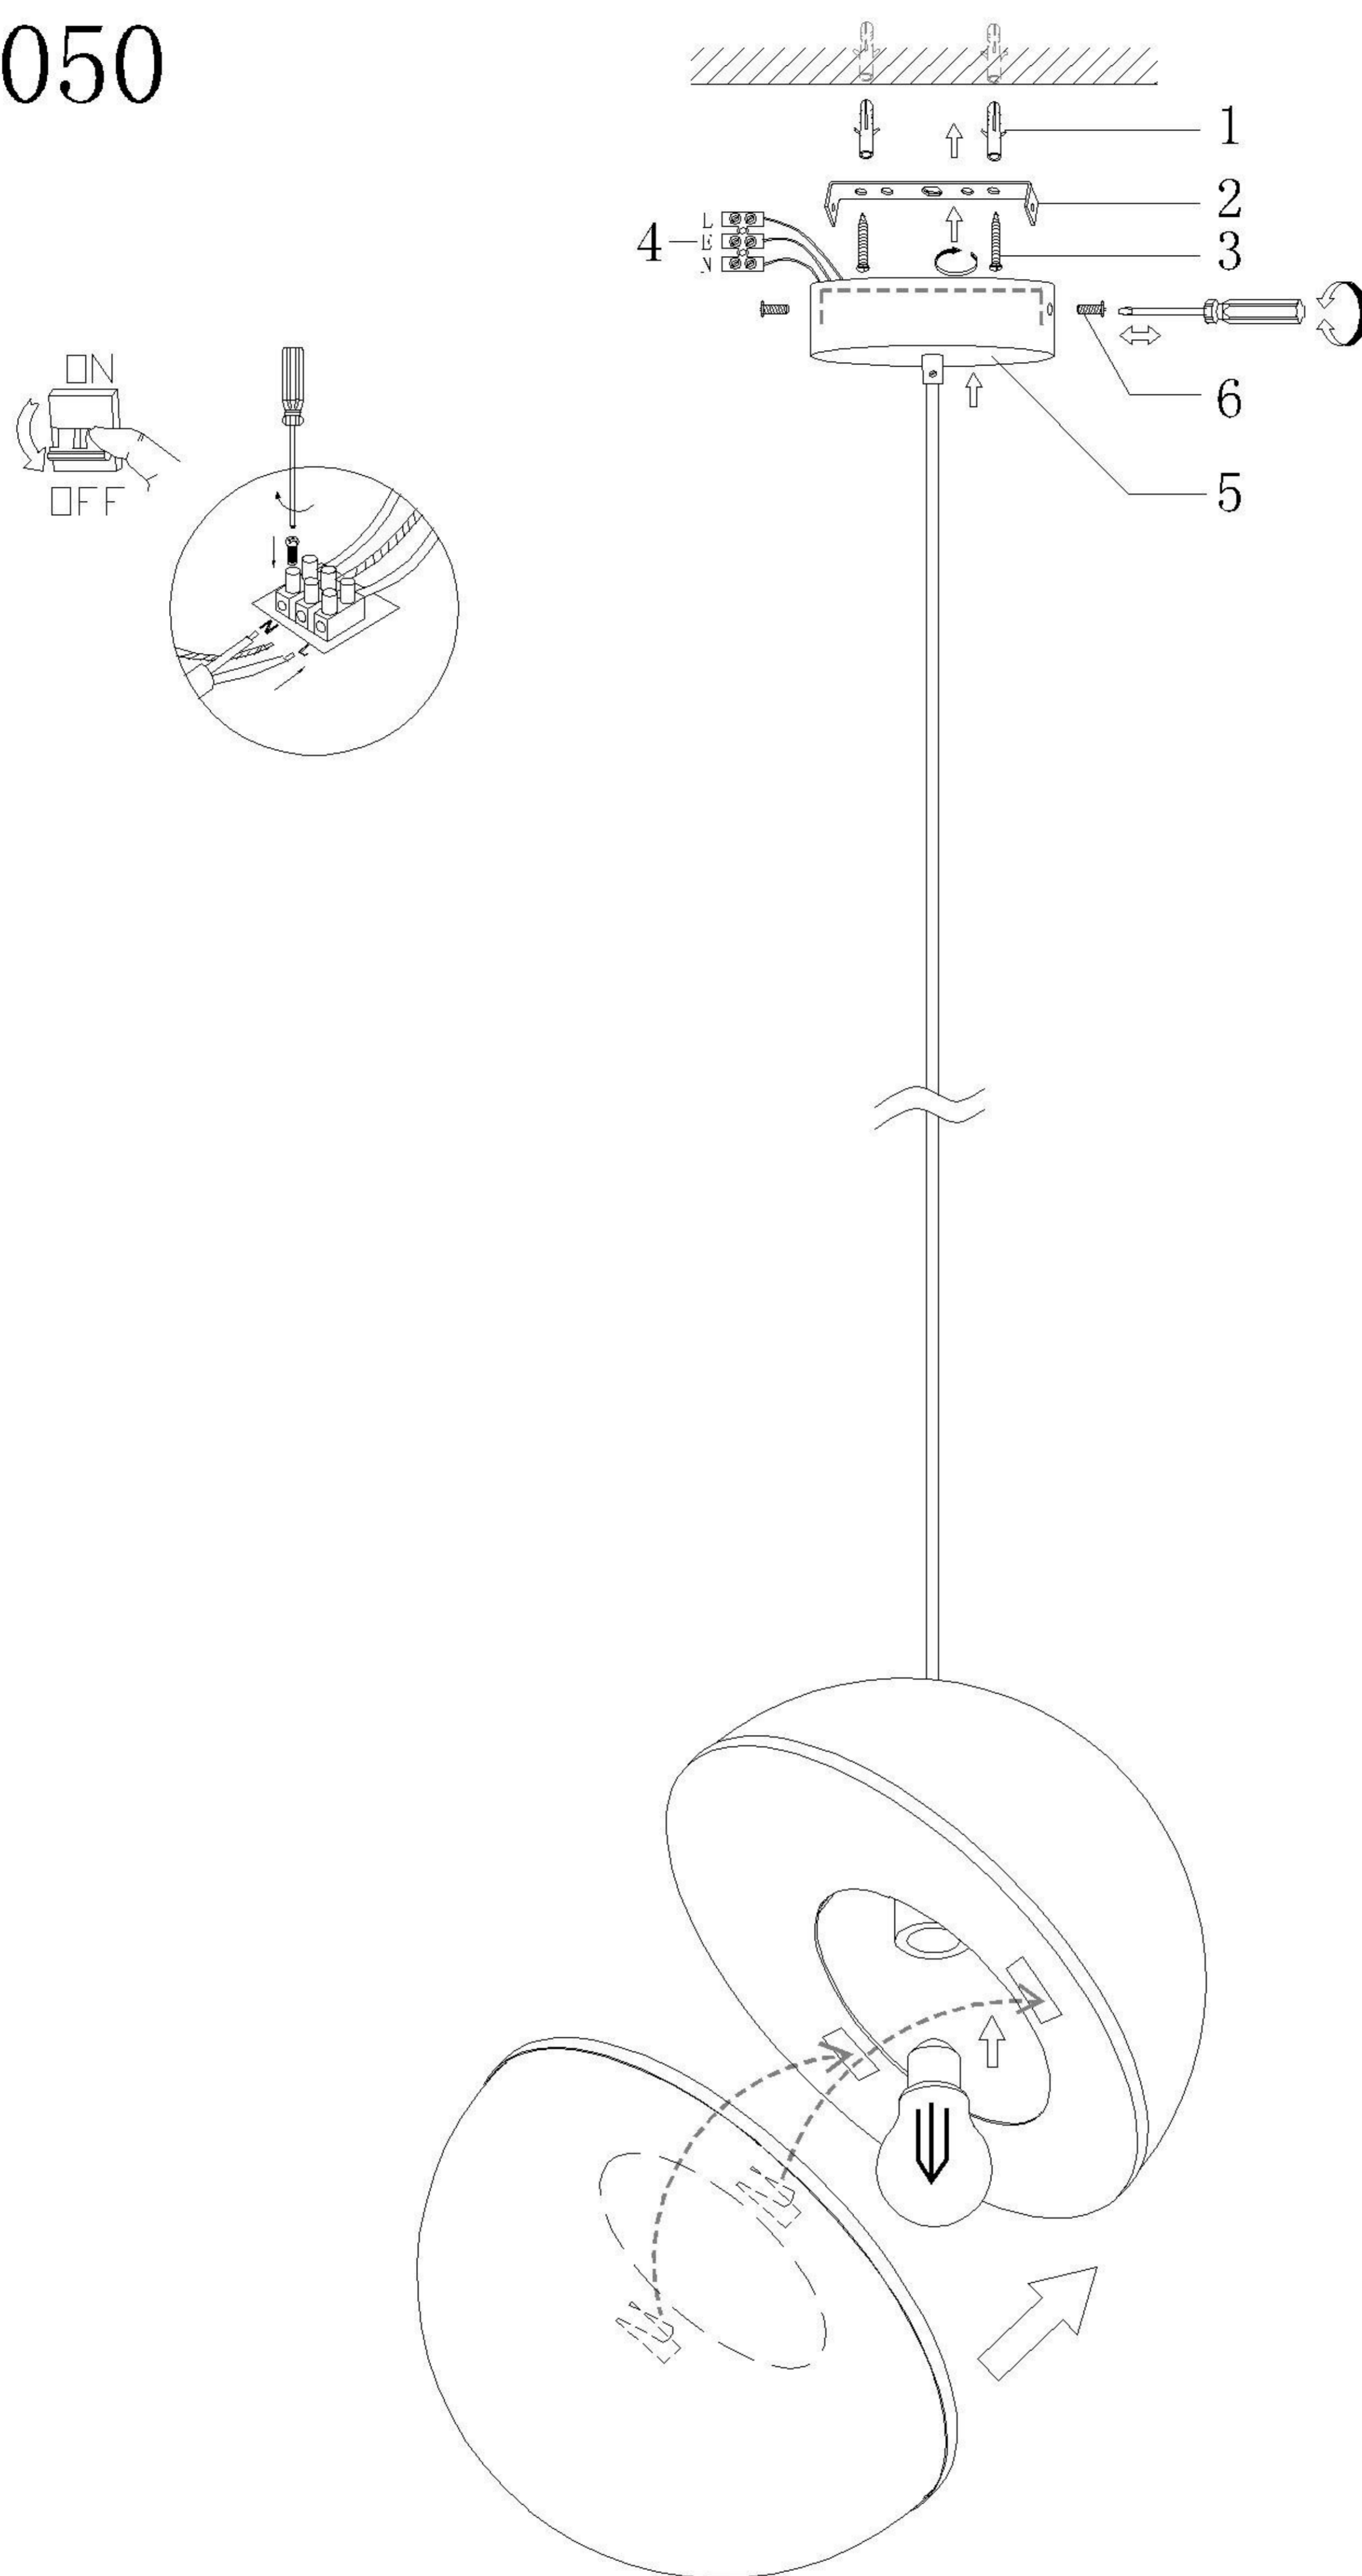

CP0050

- 1、Rated Voltage: AC220V
- 2、Frequency: 50~60Hz
- 3、Loading Power:E27 MAX 60W
- 4、Material: PMMA+metal