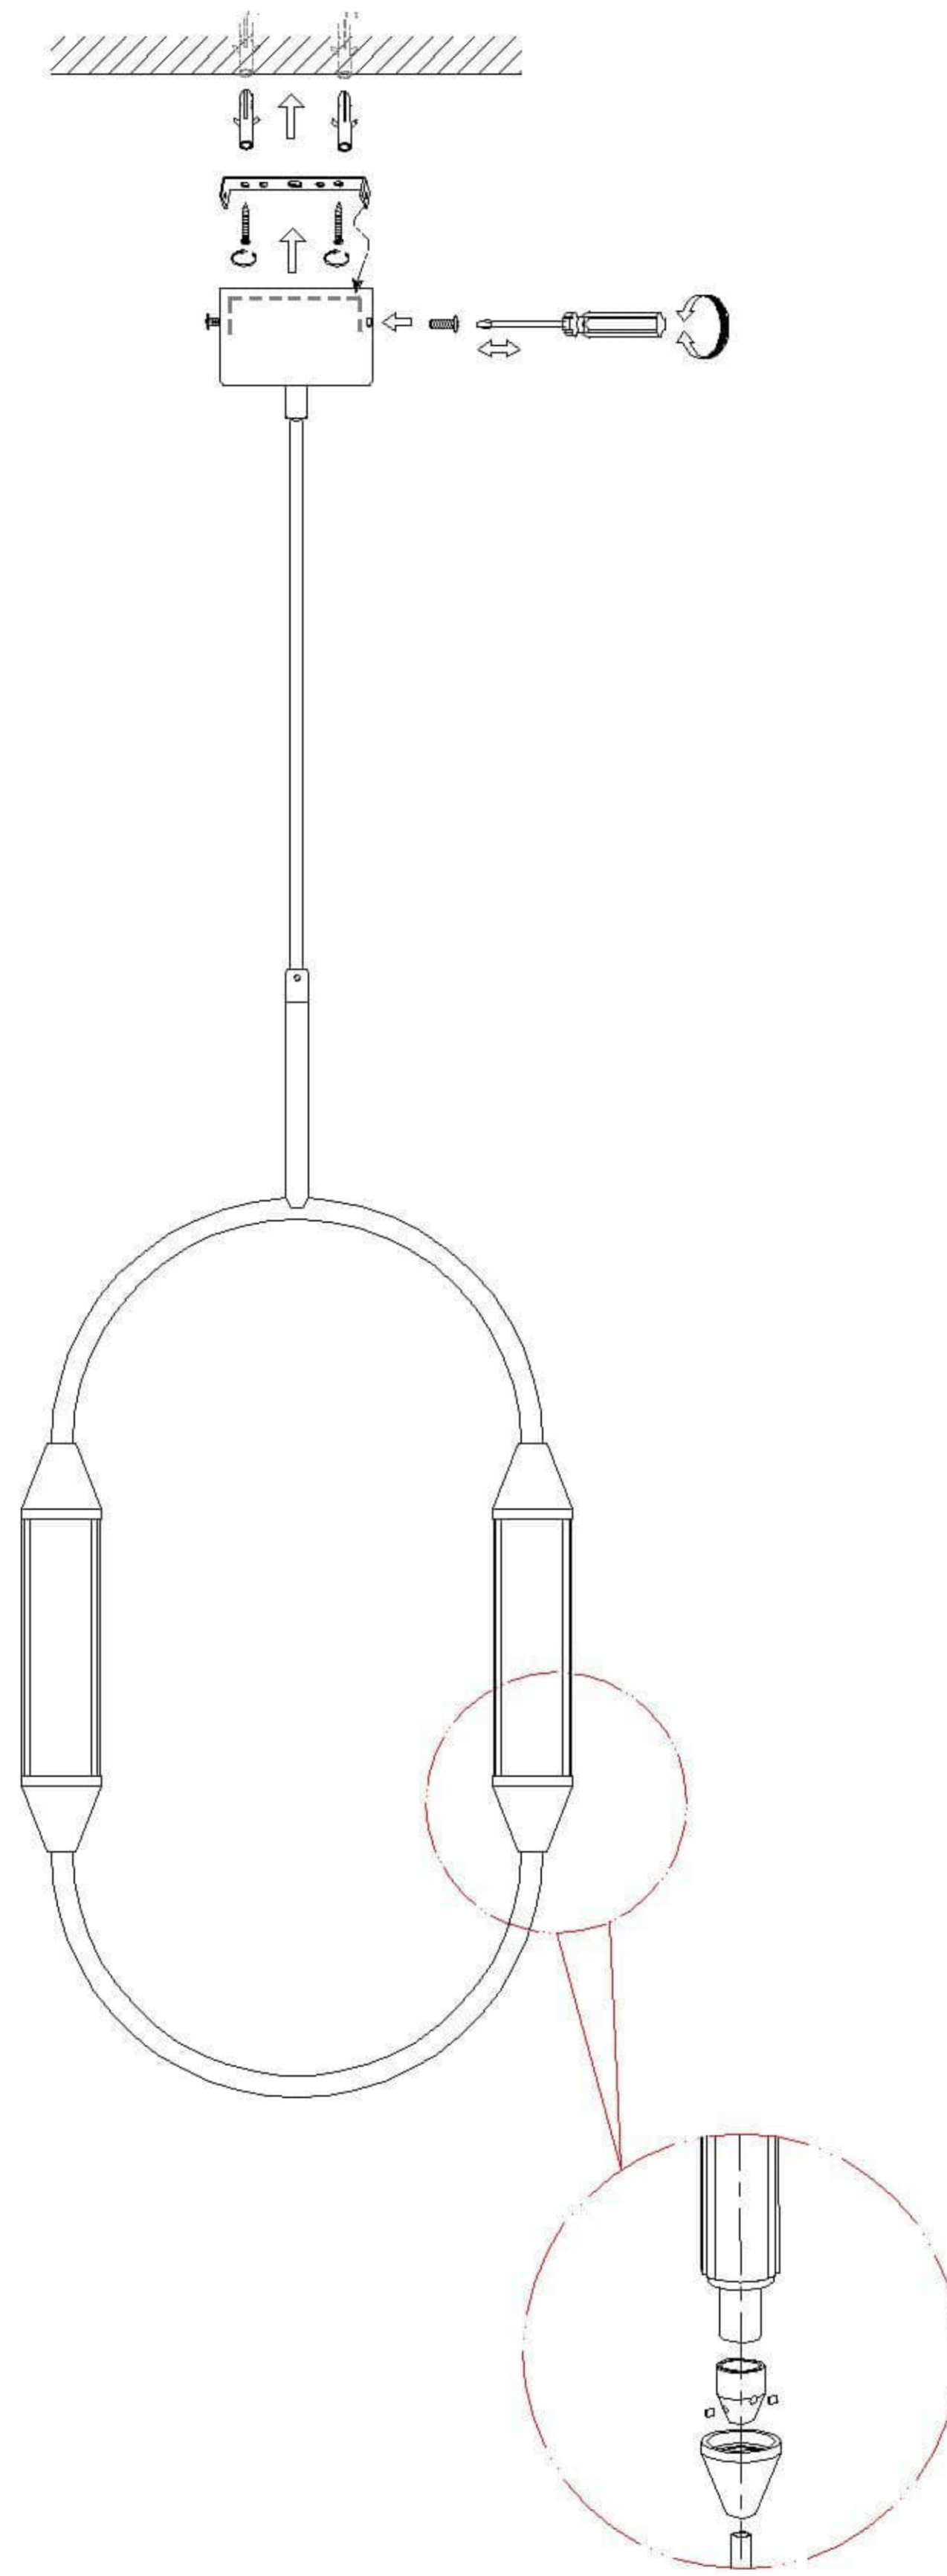

CP0065

1. Rated Voltage : AC220V
2. Frequency : 50~60Hz
3. light source:LED 2W
4. Material : Metal, Acrylic
5. Dimensions:270\*40\*H550mm