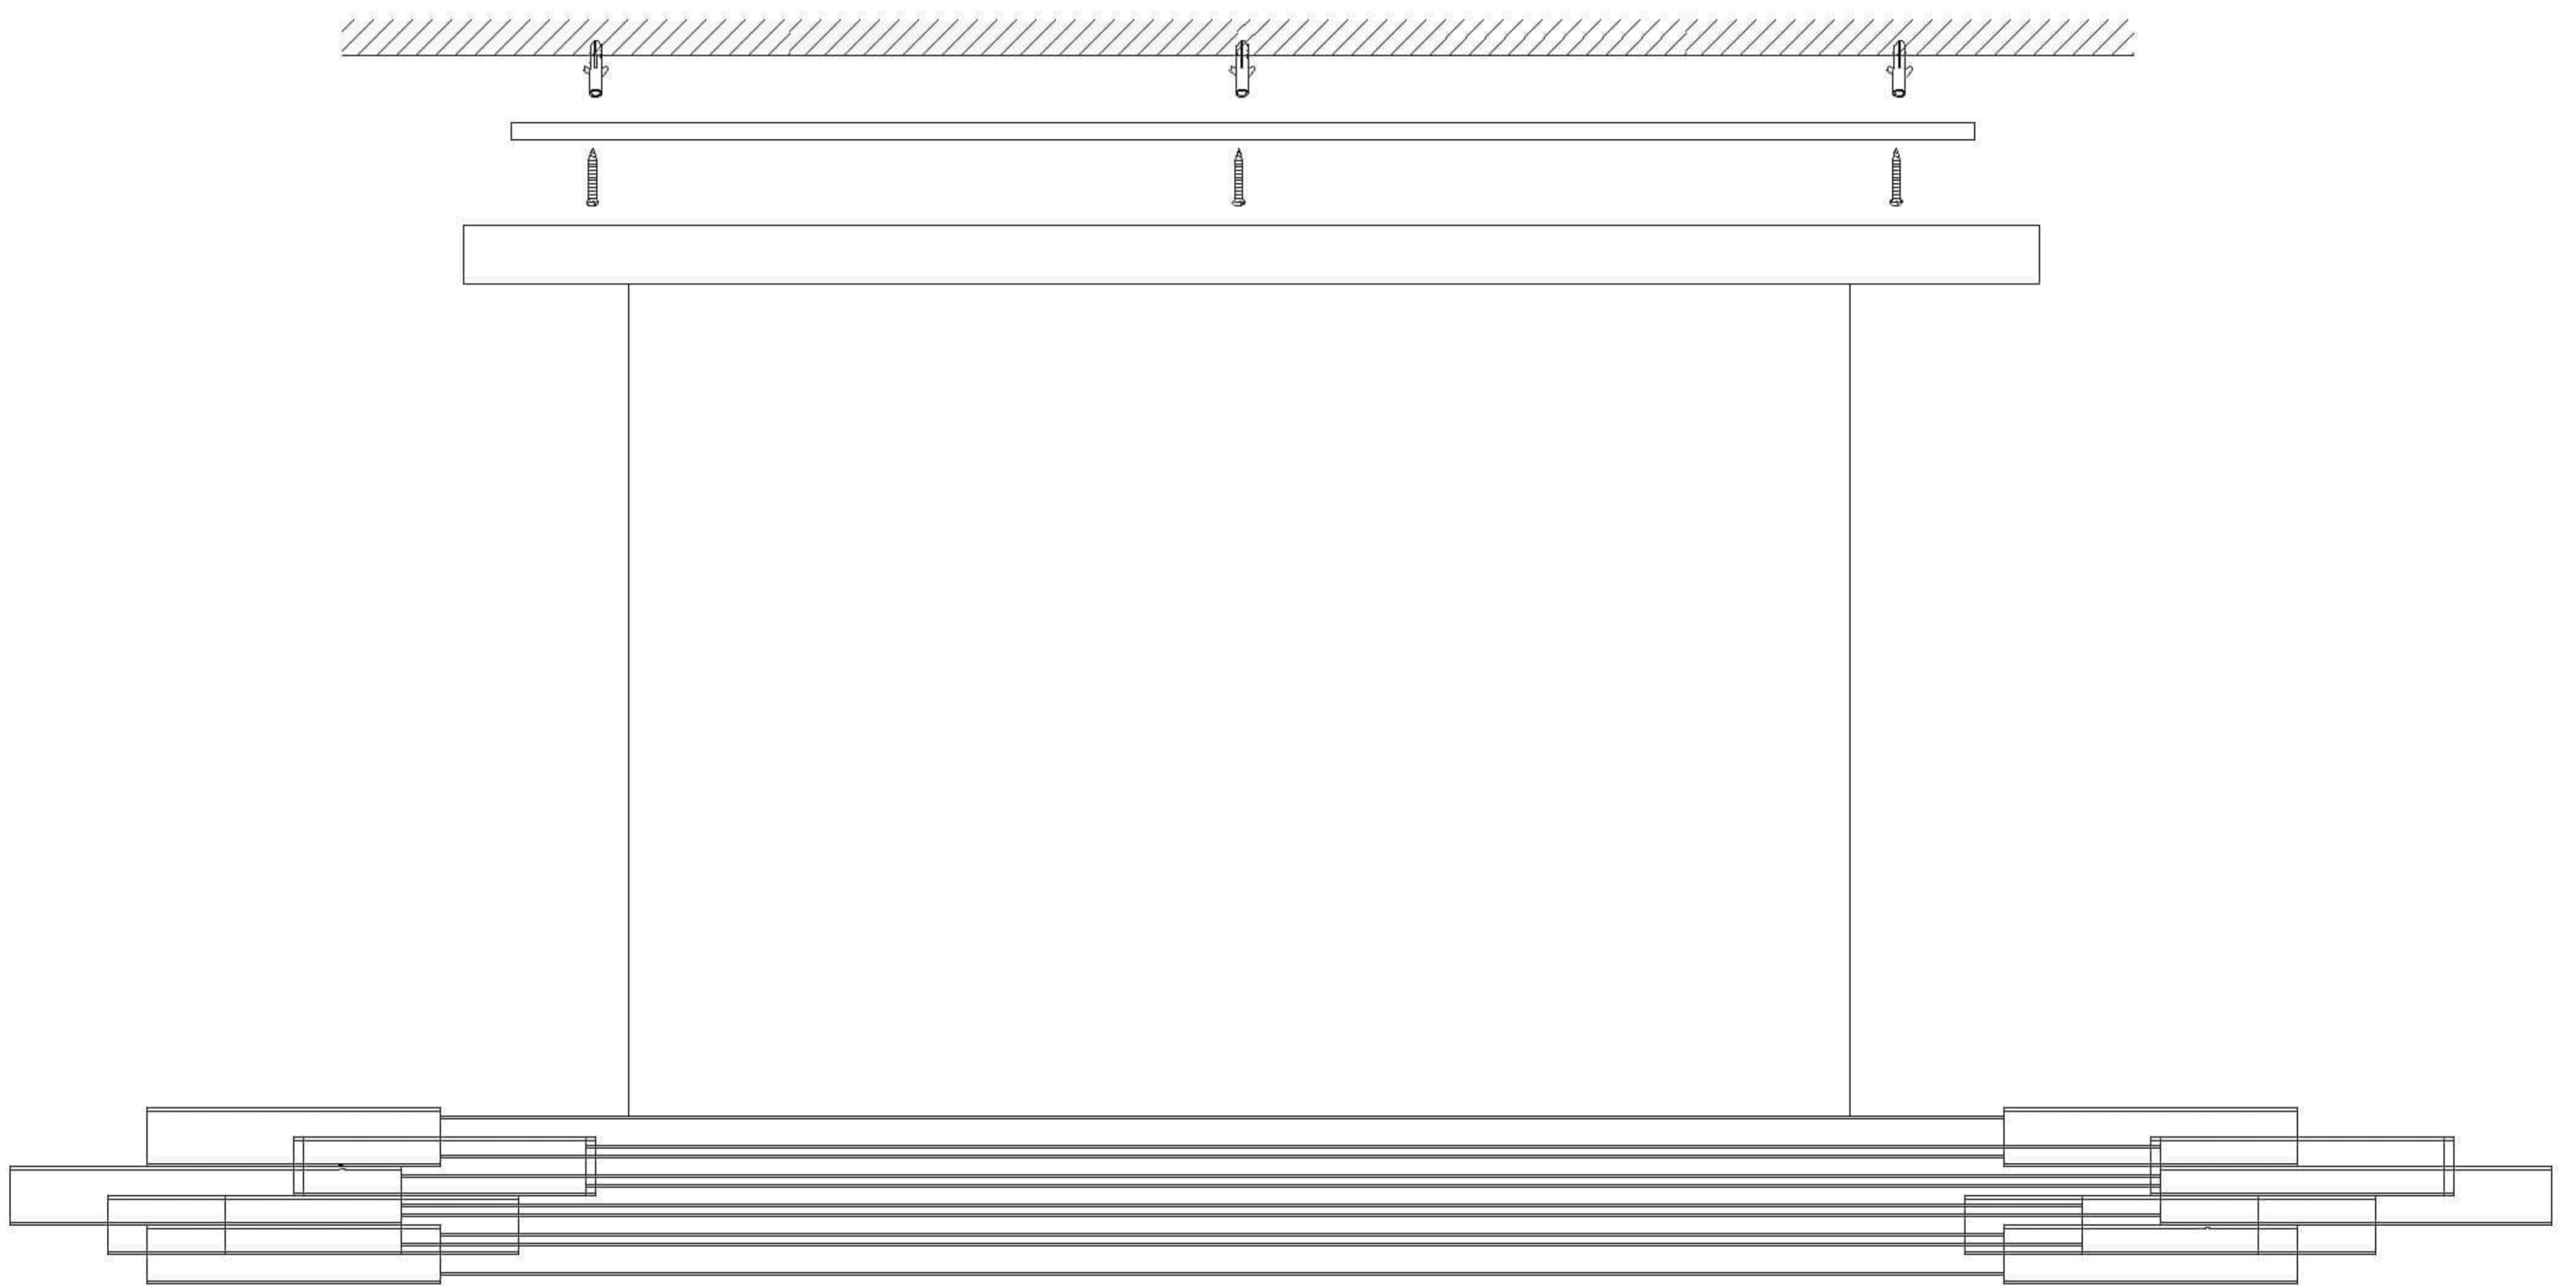

CP0038

1. Rated Voltage : AC220V
2. Frequency : 50~60Hz
3. light source:LED
4. Material : Metal, Acrylic