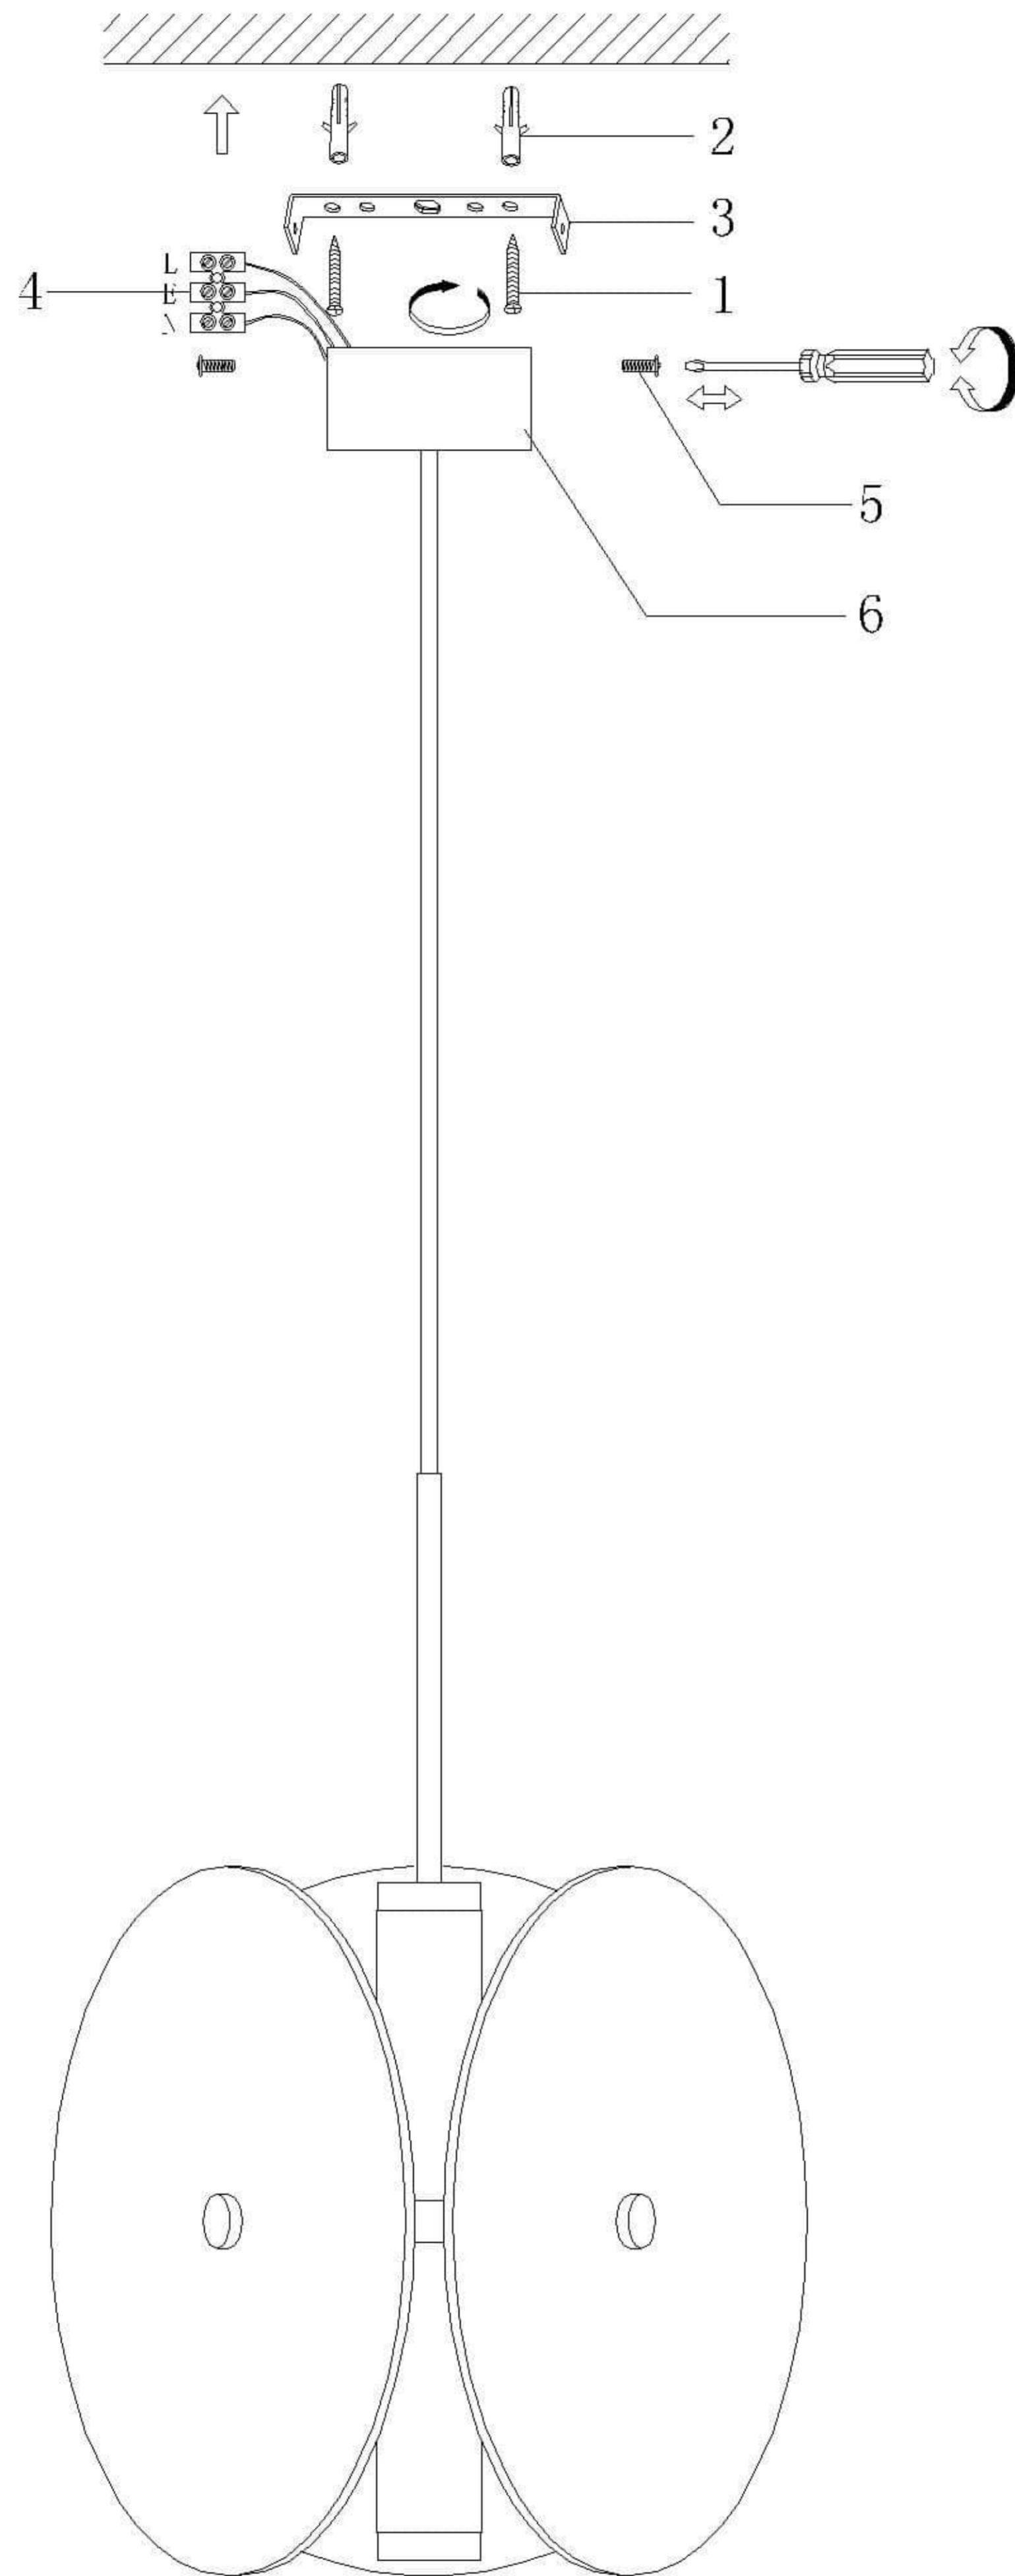

CP0063

1. Rated Voltage: AC220V

2. Frequency: 50~60Hz

3. light source: 2835 LED Strip 12V 25W

4. Material: Metal, Glass, Aluminum