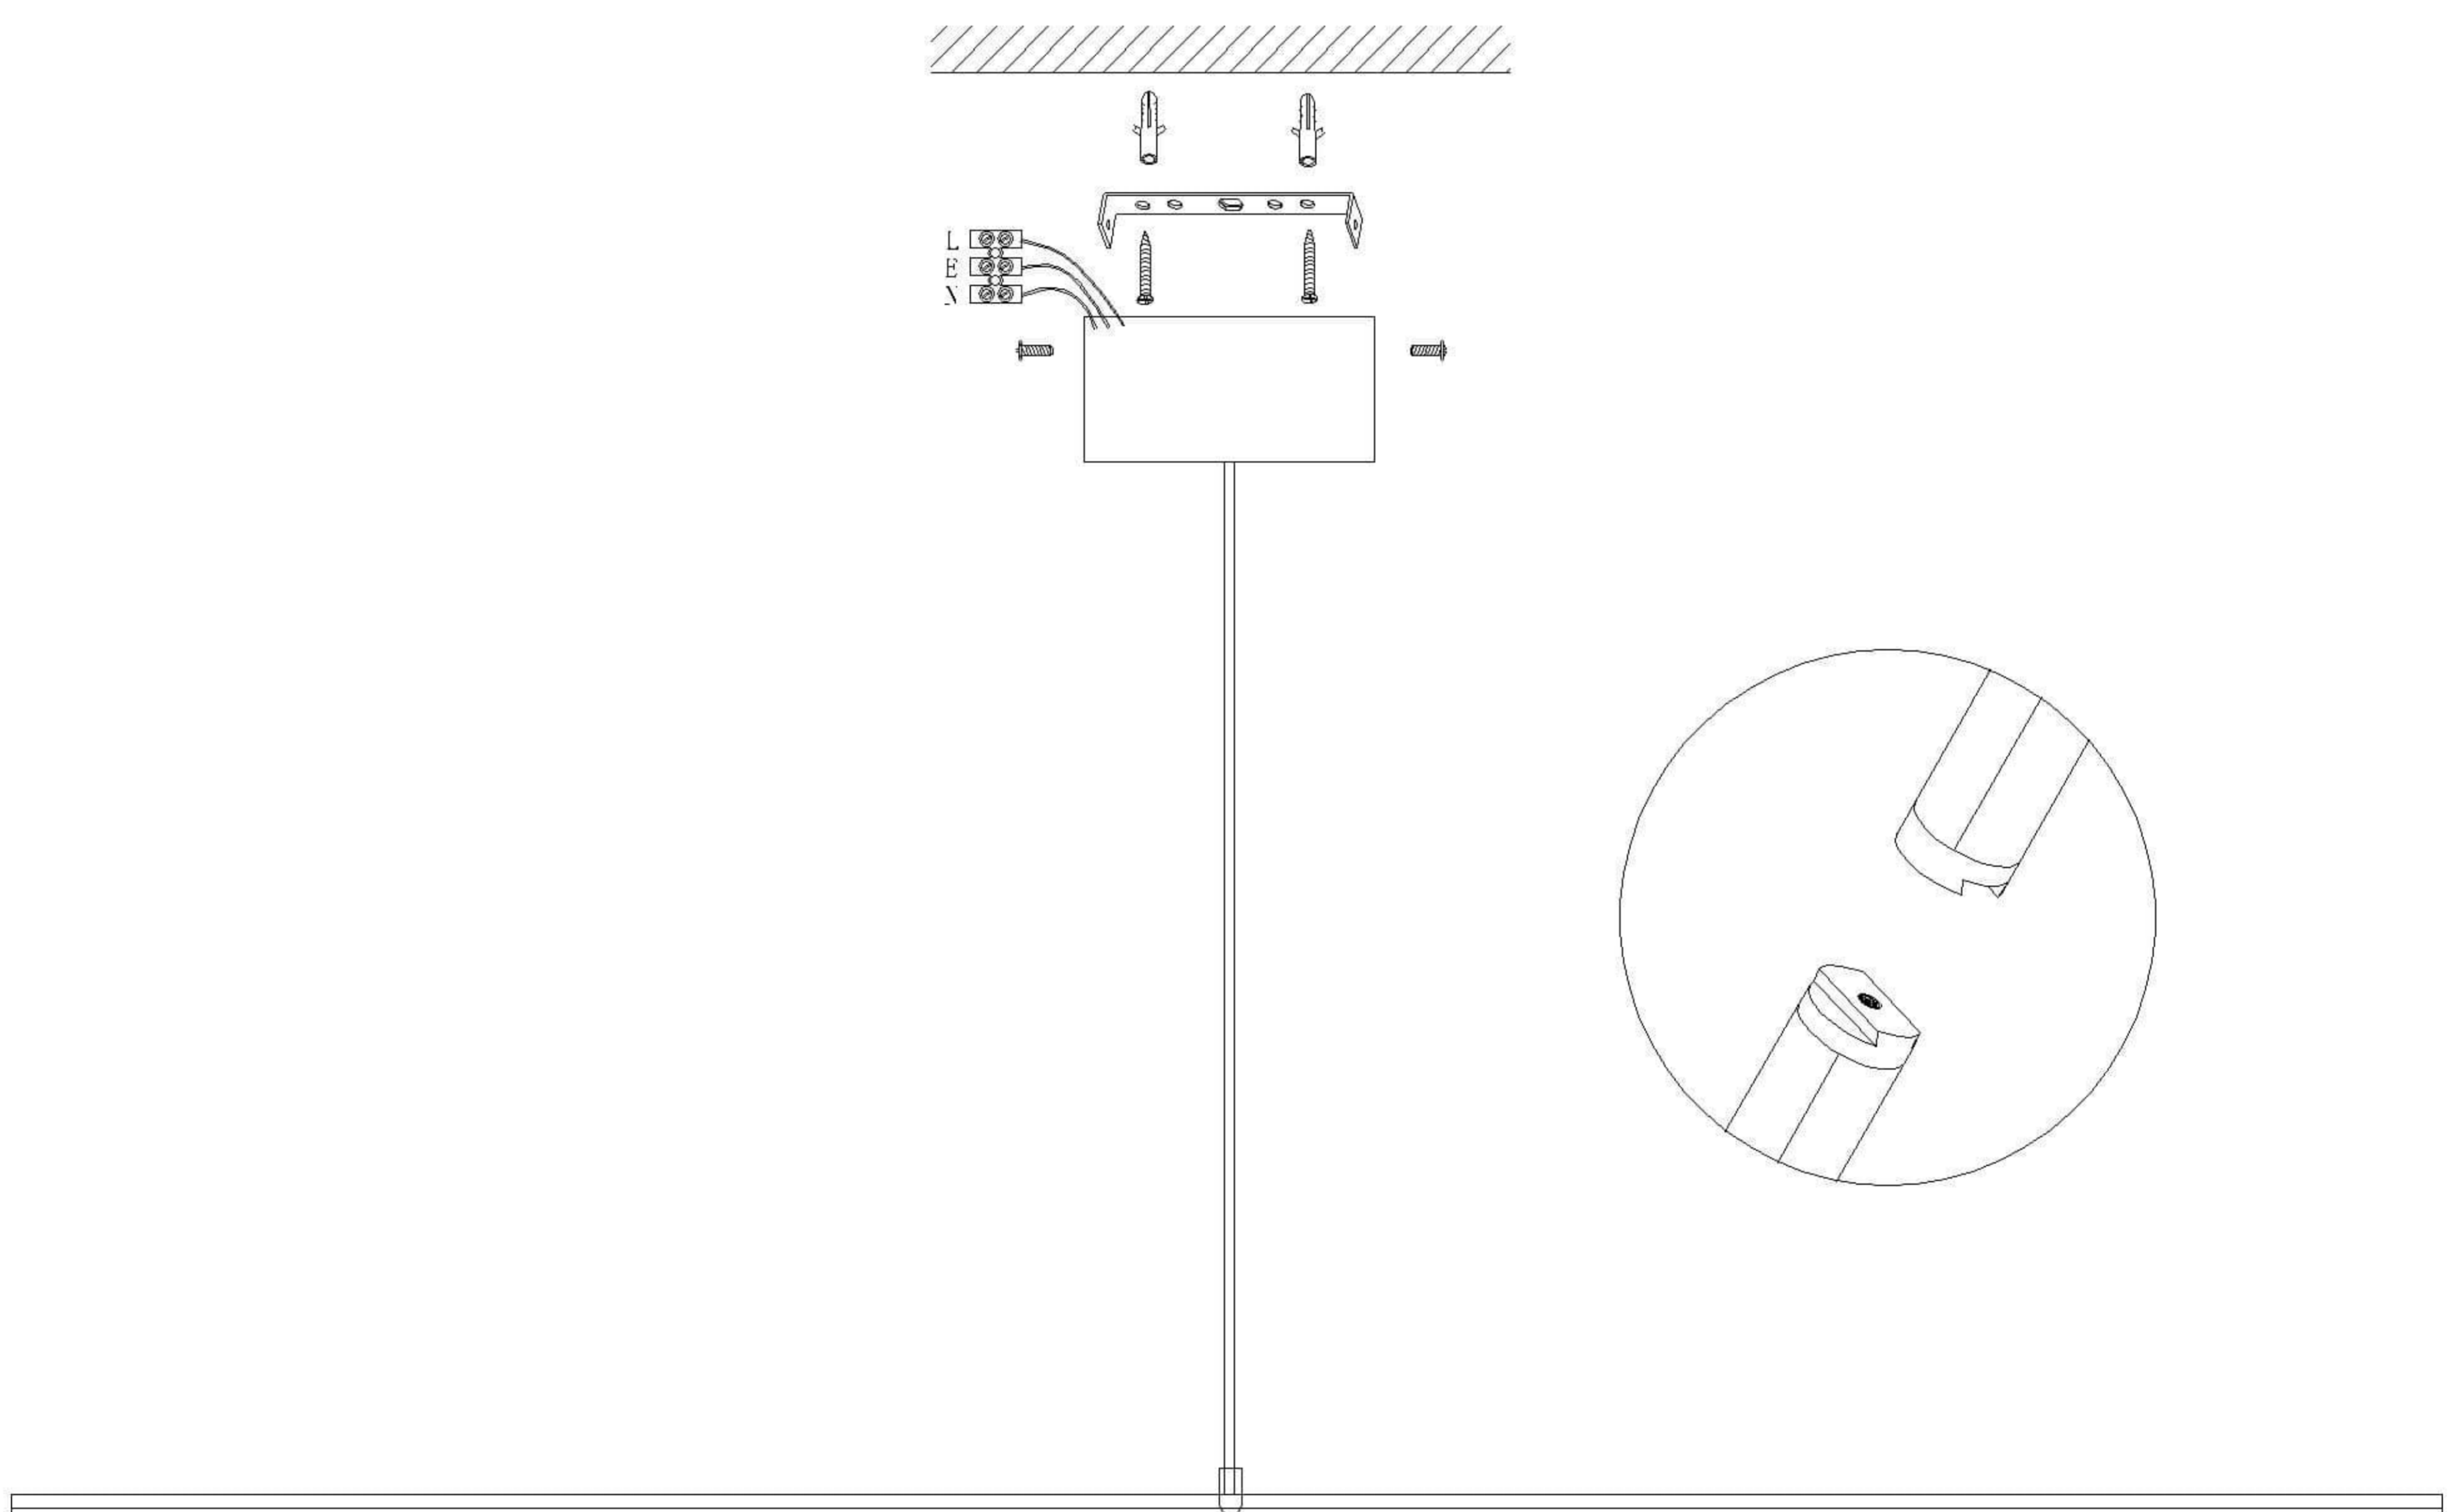

CP0029

1. Rated Voltage : AC220V
2. Frequency : 50~60Hz
3. light source:LED
4. Material : Metal, Acrylic