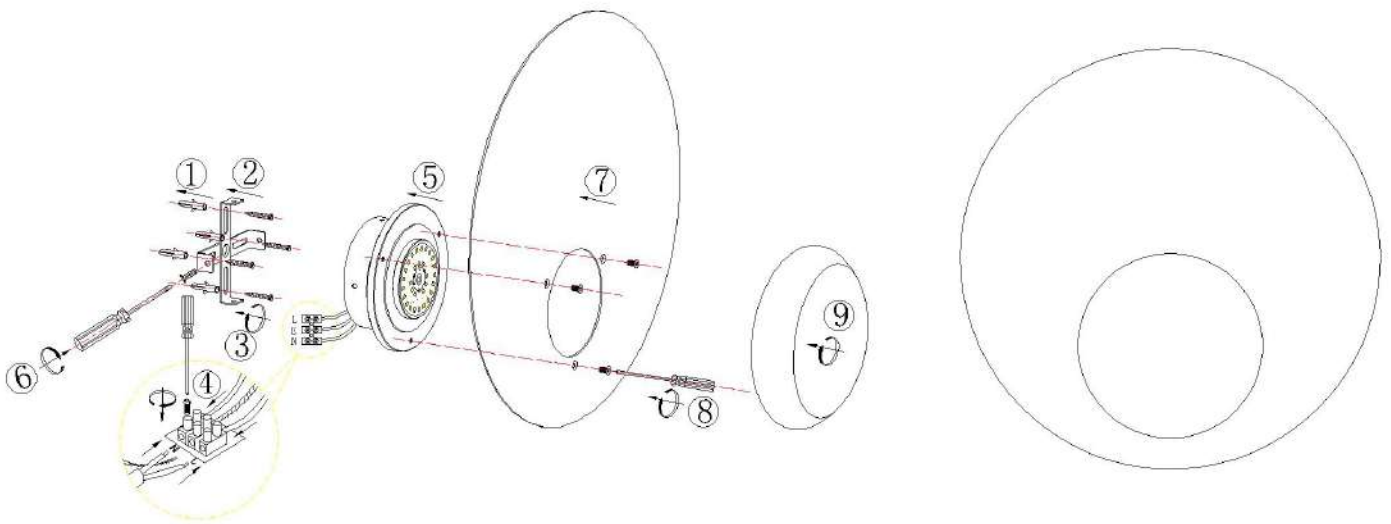

CW0016

1. Rated Voltage: AC220~240V
2. Frequency: 50~60Hz
3. light source: LED
4. Material: Metal