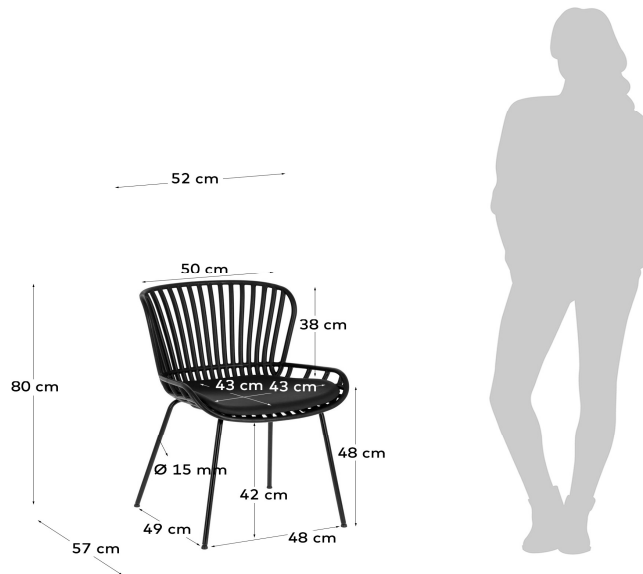

SURPIK

Descriptions

Product code	CC1745S02
Product description	Surpik black chair The Surpik chair, in black-tinted plastic, is designed to be moved around whenever you need to, quickly and easily, because it is so lightweight. It is also comfortable wherever you put it, thanks to its design with rounded finishes. It also comes with
Origin country	CN

Dimensions

Height x Width x Depth (cm)	80 cm	x	52 cm	x	57 cm
Product weight (kg)	5,8 Kg				
Seat height (cm)	48				
Seat width (cm)	43				
Seat depth (cm)	43				
Armrest height (cm)					
Armrest width (cm)					
Backrest height (cm)	38				

Technical drawings

Features

Use (domestic/contract/office)	Domestic
Indoor (yes/no)	Yes
Alfresco (yes/no)	No
Outdoor (yes/no)	No
Stackable (yes/no)	No
Stacks up to	
Max. load (kg)	120
Adjustable height (yes/no)	No
Adjustable height mechanism description	N/A