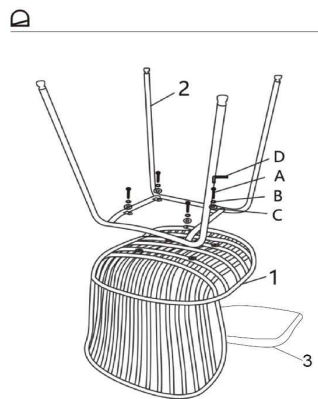

Foldable (yes/no)	No
Swivel (yes/no)	No
Reclining (yes/no)	No
Armrest included (yes/no)	No
Padded (yes/no)	Yes
Footrest included (yes/no)	No
Fabric durability resistance (Martindale cycles)	
Water repellent (yes/no)	No
Stain resistant (yes/no)	No
Fire resistant (yes/no)	No
UV resistance level (1-5)	
Removable chair cover (yes/no)	N/A
Removable cover parts description	N/A
Adjustable feet (yes/no)	No
Castors information	N/A
Cushion included (yes/no)	Yes
Cushion removable cover (yes/no)	No

Materials

Main material	Plastic
Frame construction	N/A
Main finishing	Matt
Seat material details	Polypropylene, Foam, Polyurethane
Backrest material details	Polypropylene
Armrest material details	N/A
Fabric type & specifications	Synthetic leather
Fabric composition	
Fabric grammage (g/m2)	
Upholstery fill material	Foam
Foam density (kg/m3)	
Legs material	Steel
Legs finishing	Powder coated painted, Matt
Feet pad type	Adaptable feet pad
Cushion fabric type	Synthetic leather
Cushion fabric composition	100% PU (Polyurethane)
Cushion grammage (g/m2)	
Cushion fill material	Foam
Cushion thickness (cm)	2

Assembly

Unpacking time (min)	3
Assembly required (yes/no)	Yes
Difficulty of assembly	Easy
People required	1
Assembly time (min)	5
Assembly suggestions	Assemble on a soft protecting surface.

Assembly instructions