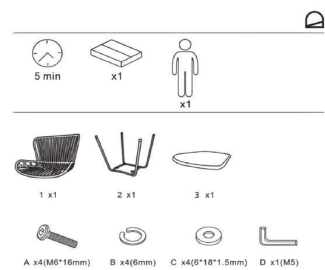

Foldable (yes/no)	No
Swivel (yes/no)	No
Reclining (yes/no)	No
Armrest included (yes/no)	No
Padded (yes/no)	Yes
Footrest included (yes/no)	No
Fabric durability resistance (Martindale cycles)	
Water repellent (yes/no)	No
Stain resistant (yes/no)	No
Fire resistant (yes/no)	No
UV resistance level (1-5)	
Removable chair cover (yes/no)	N/A
Removable cover parts description	N/A
Adjustable feet (yes/no)	No
Castors information	N/A
Cushion included (yes/no)	Yes
Cushion removable cover (yes/no)	No

Materials

Main material	Plastic
Frame construction	N/A
Main finishing	Matt
Seat material details	Polypropylene, Foam, Polyurethane
Backrest material details	Polypropylene
Armrest material details	N/A
Fabric type & specifications	Synthetic leather
Fabric composition	
Fabric grammage (g/m2)	
Upholstery fill material	Foam
Foam density (kg/m3)	
Legs material	Steel
Legs finishing	Powder coated painted, Matt
Feet pad type	Adaptable feet pad
Cushion fabric type	Synthetic leather
Cushion fabric composition	100% PU (Polyurethane)
Cushion grammage (g/m2)	
Cushion fill material	Foam
Cushion thickness (cm)	2

Assembly

Unpacking time (min)	3
Assembly required (yes/no)	Yes
Difficulty of assembly	Easy
People required	1
Assembly time (min)	5
Assembly suggestions	Assemble on a soft protecting surface.

Assembly instructions