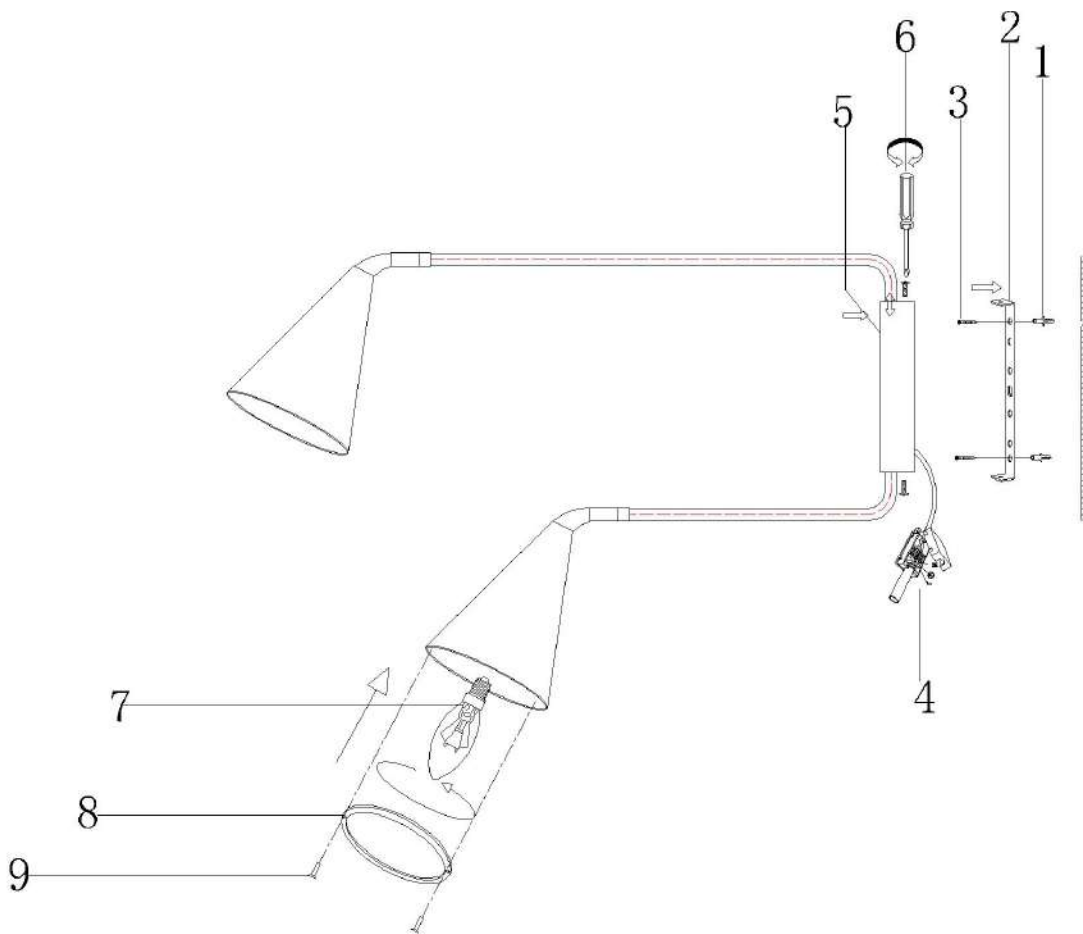

# CW0011

- 1. Rated Voltage: AC220~240V
- 2. Frequency: 50~60Hz
- 3. light source: E14 Max. 60W
- 4. Material: Metal, Acrylic