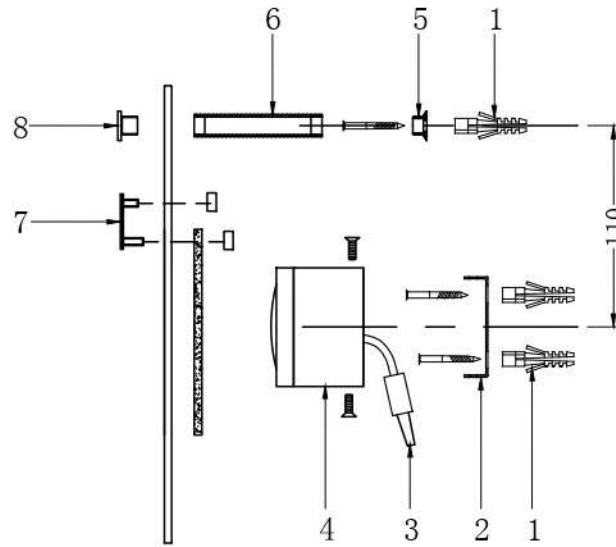

ITEM NO. : CW0021

220V-240V ~ 50Hz

LED Max 4W

INSTALLATION NOTICE

1. Please read the instruction sheet carefully before installing the lamps
2. In order to products, please use gloves when assembling the lamps.
Don't scratch the surface to the products.
3. The lamps can't be used any longer if the cords of lamps are damaged.

WARNING

Shut off the power , before assembling the lamps. Make sure it's safe then assemble the lamps strictly according to the instruction sheet. Our company will not be responsible for any breakage caused by incorrect installation.