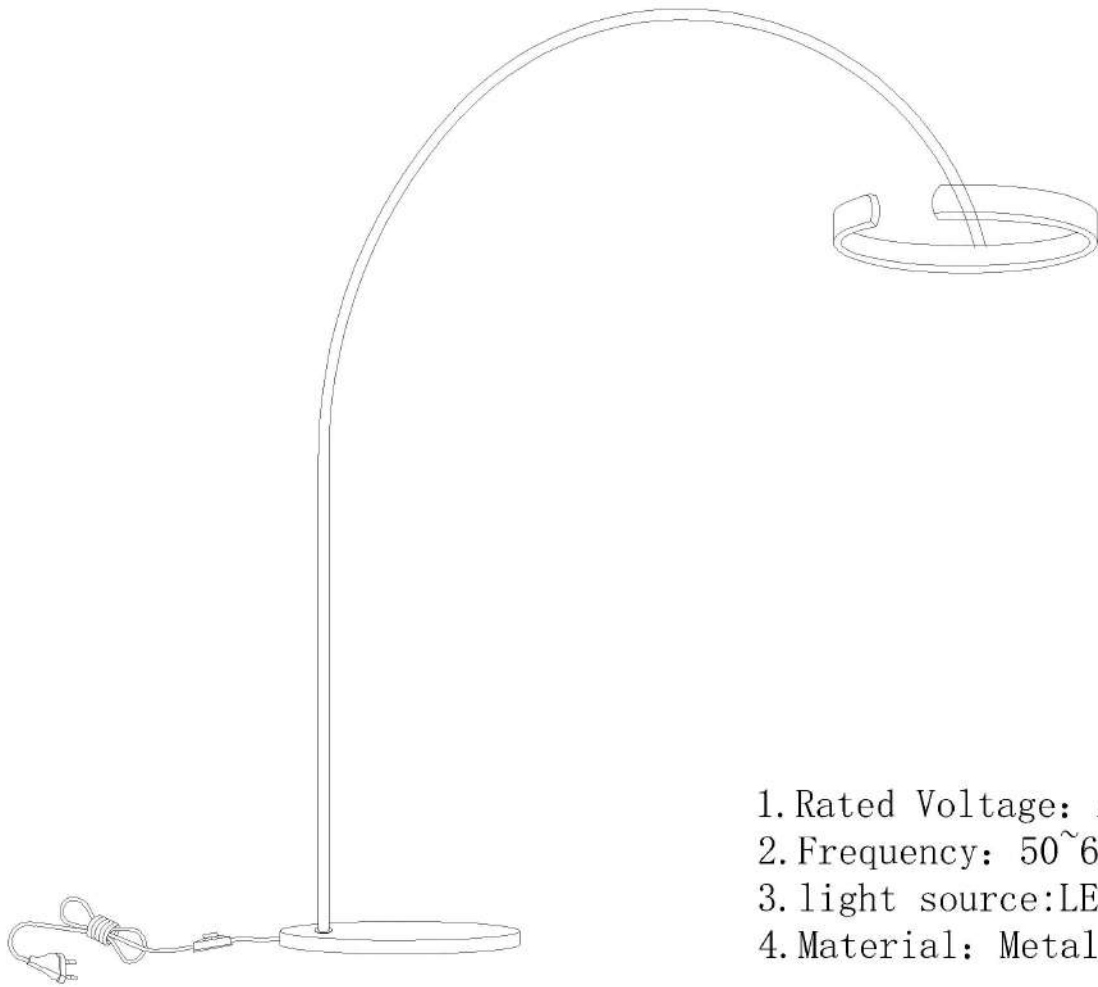

CF0004

1. Rated Voltage: AC220~240V
2. Frequency: 50~60Hz
3. light source:LED
4. Material: Metal,Acrylic