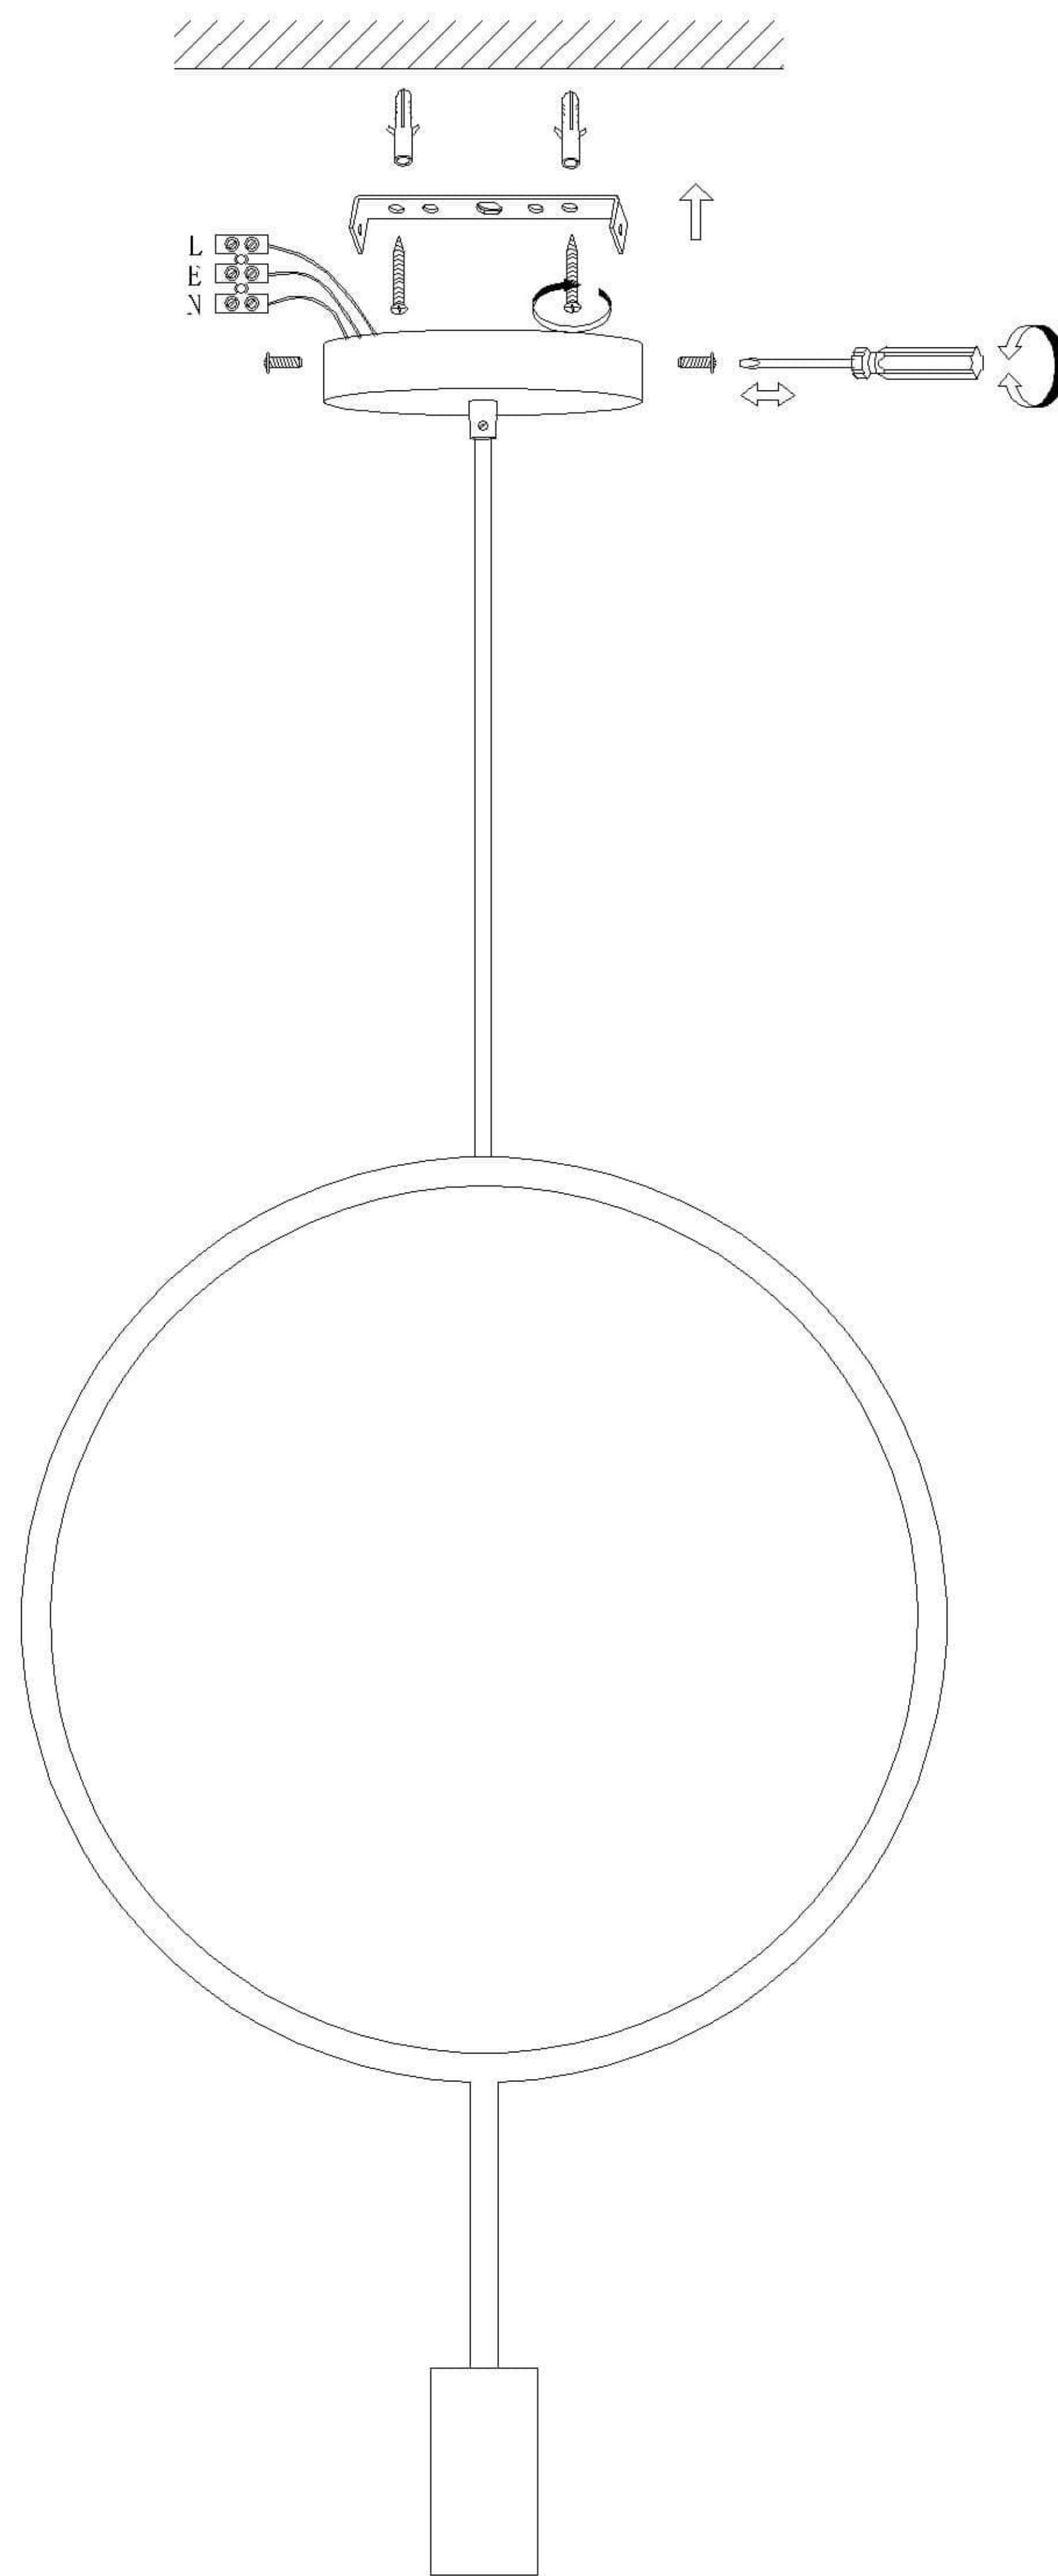

# CP0053

1. Rated Voltage : AC220V
2. Frequency : 50~60Hz
3. light source:GU10 MAX 5W
4. Material : Metal, Aluminum