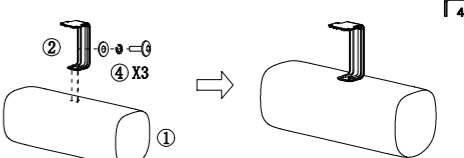

DAIGH

If you buy more than one set, you can have more matching options.

1.

2.

3.

4.

5.

6.

modular component combination scheme	DAIGH-T1	DAIGH-A1	DAIGH-B1	DAIGH-S1	DAIGH-S2
	L400mmx150mmx197mm	L204mmx497mmx143mm	L806mmx502mmx141mm		
PLAN1	0	0	0	1	0
PLAN2	0	0	1	1	0
PLAN3	1	0	1	1	0
PLAN4	0	2	1	1	0
PLAN5	0	2	2	0	1
PLAN6	0	2	3	2	1
PLAN7	0	0	2	0	1
PLAN8	1	0	2	0	1
PLAN9	0	1	1	0	1

DAIGH

① or ②	③	DAIGH-S1
L400mmx150mmx197mm	L204mmx497mmx143mm	L806mmx502mmx141mm

① or ②	③	DAIGH-S2
L400mmx150mmx197mm	L204mmx497mmx143mm	L806mmx502mmx141mm

DAIGH

①		1
②		1
③		1
④	M6x14	3+1
⑤	M6x40	4+1
		1
		1

1.

2.

DAIGH

①		1
②		1
③		1
④	M6x25	3+1
⑤	M6x40	4+1
		1
		1

1.

2.

DAIGH

①		1
②		1
③		1
④	M6x25	3+1
⑤	M6x40	4+1
		1
		1

1.

2.