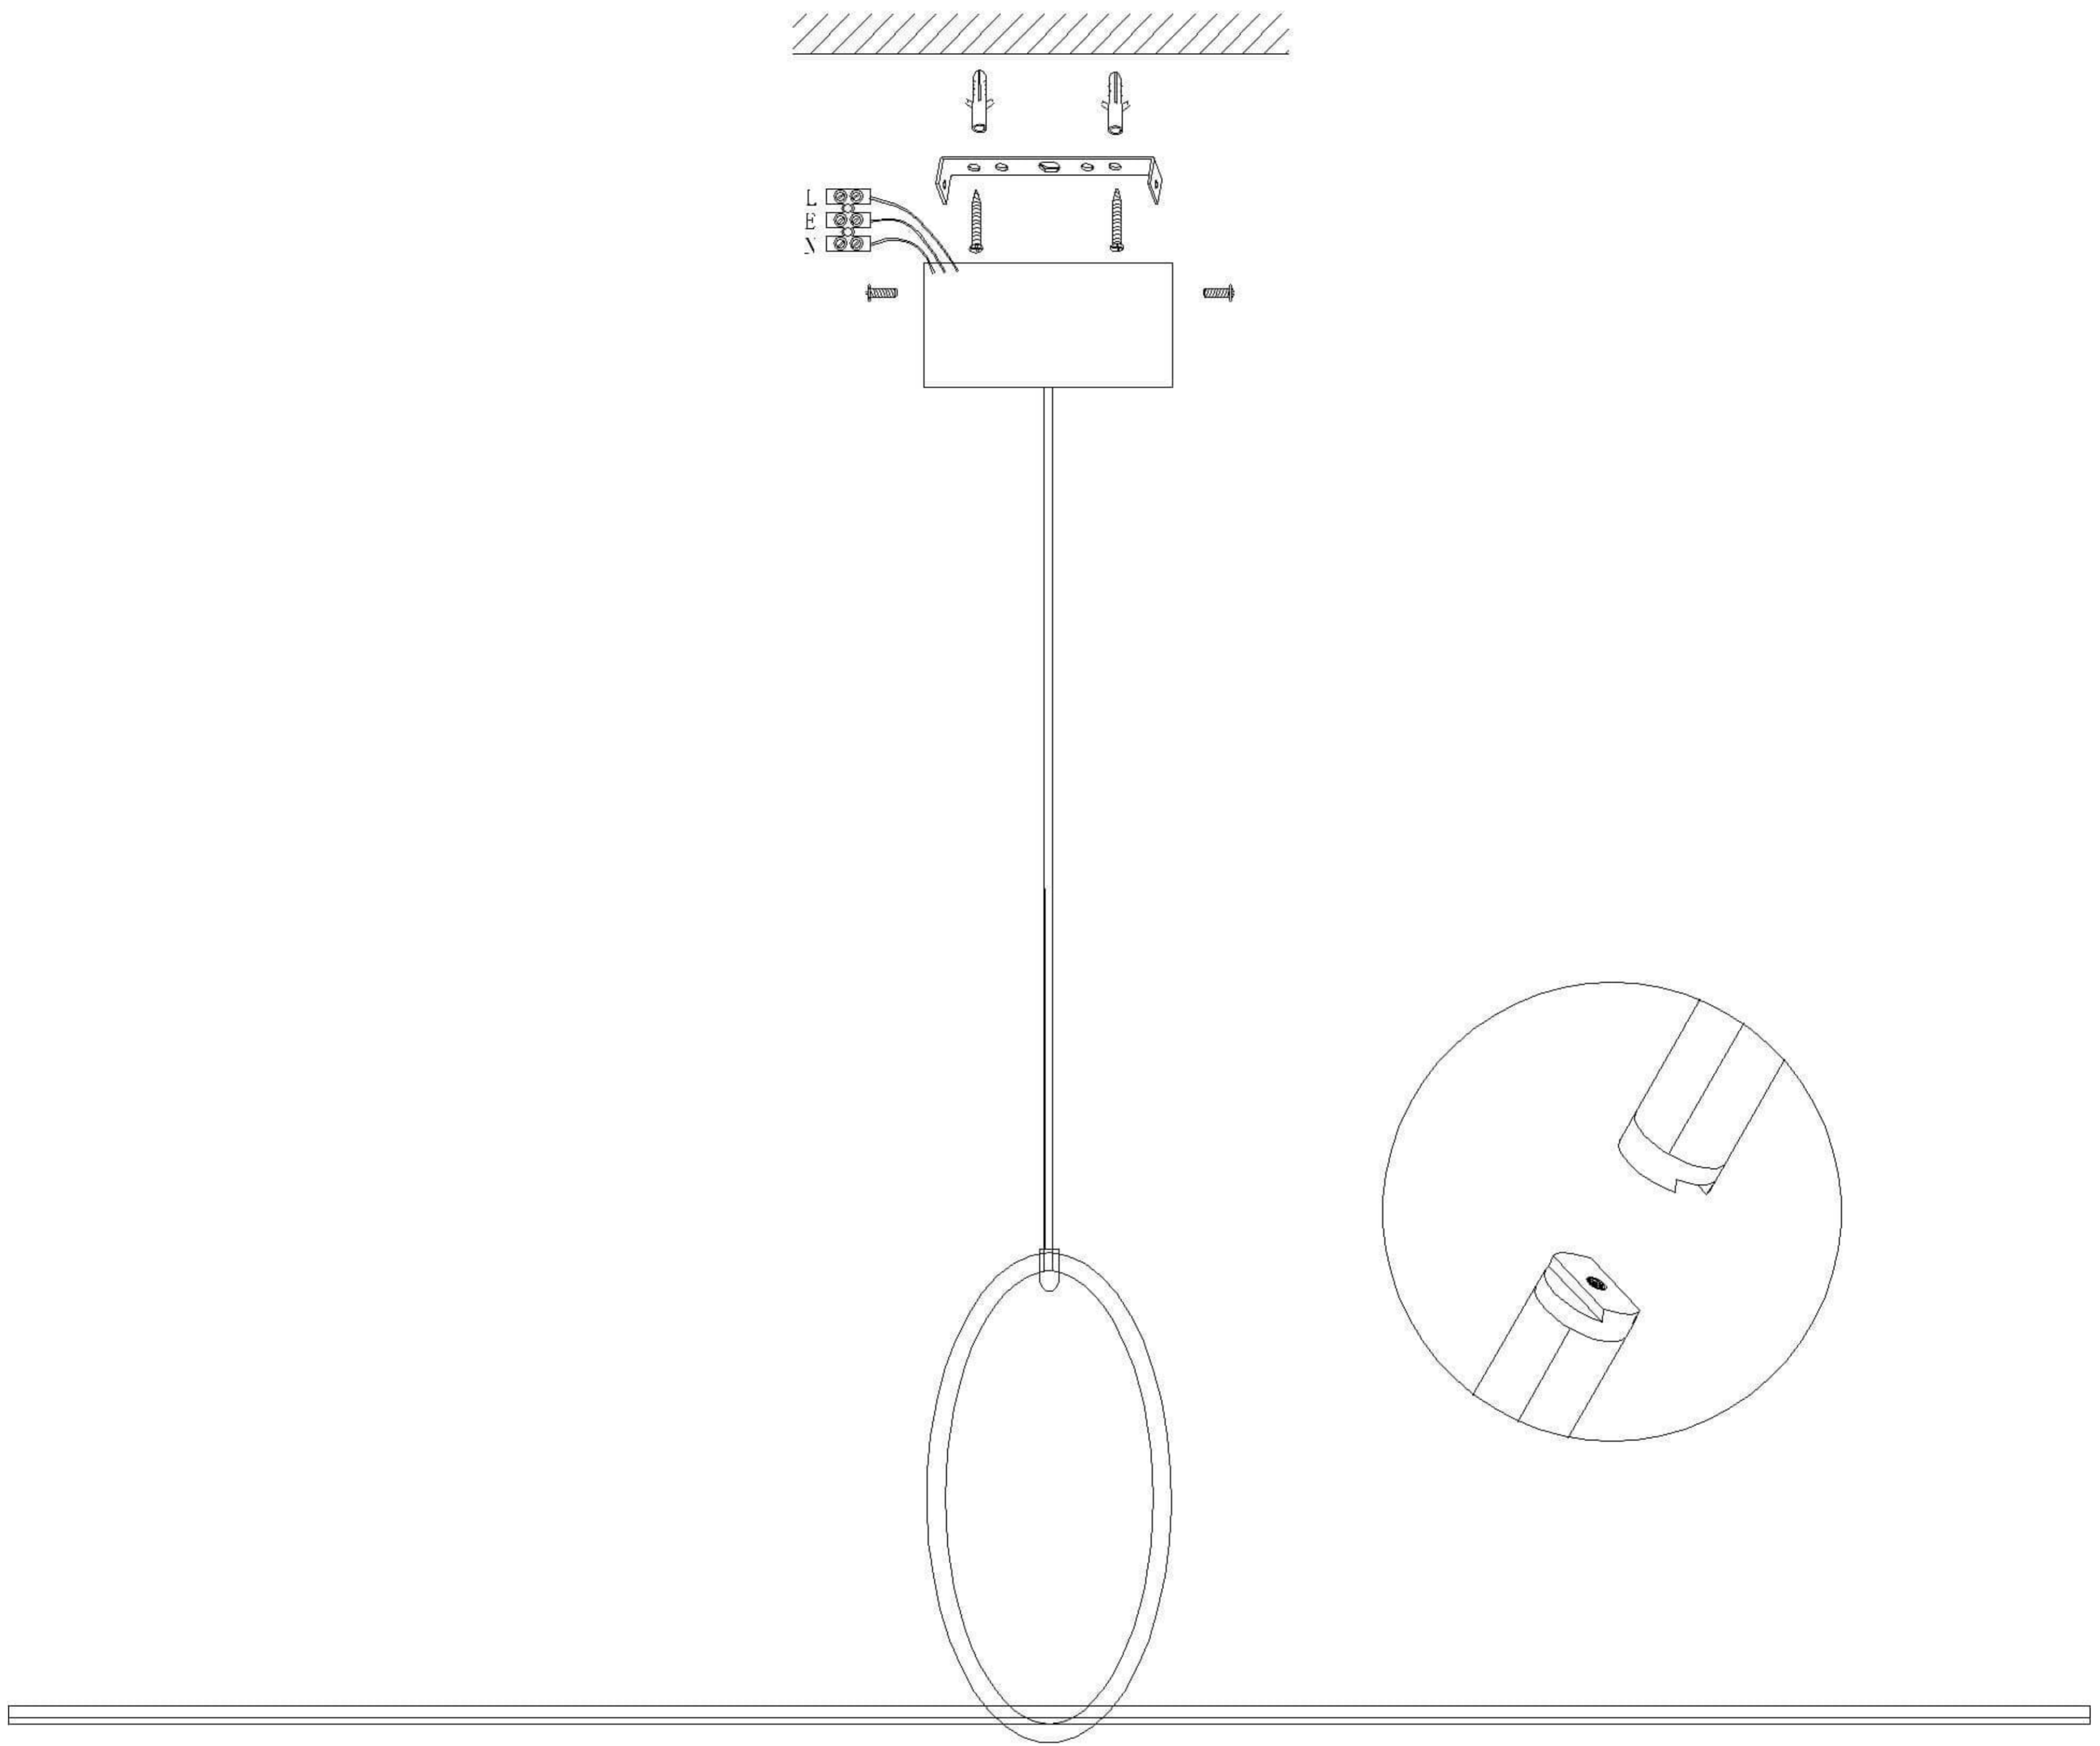

CP0030

1. Rated Voltage : AC220V
2. Frequency : 50~60Hz
3. light source:LED
4. Material : Metal, Acrylic