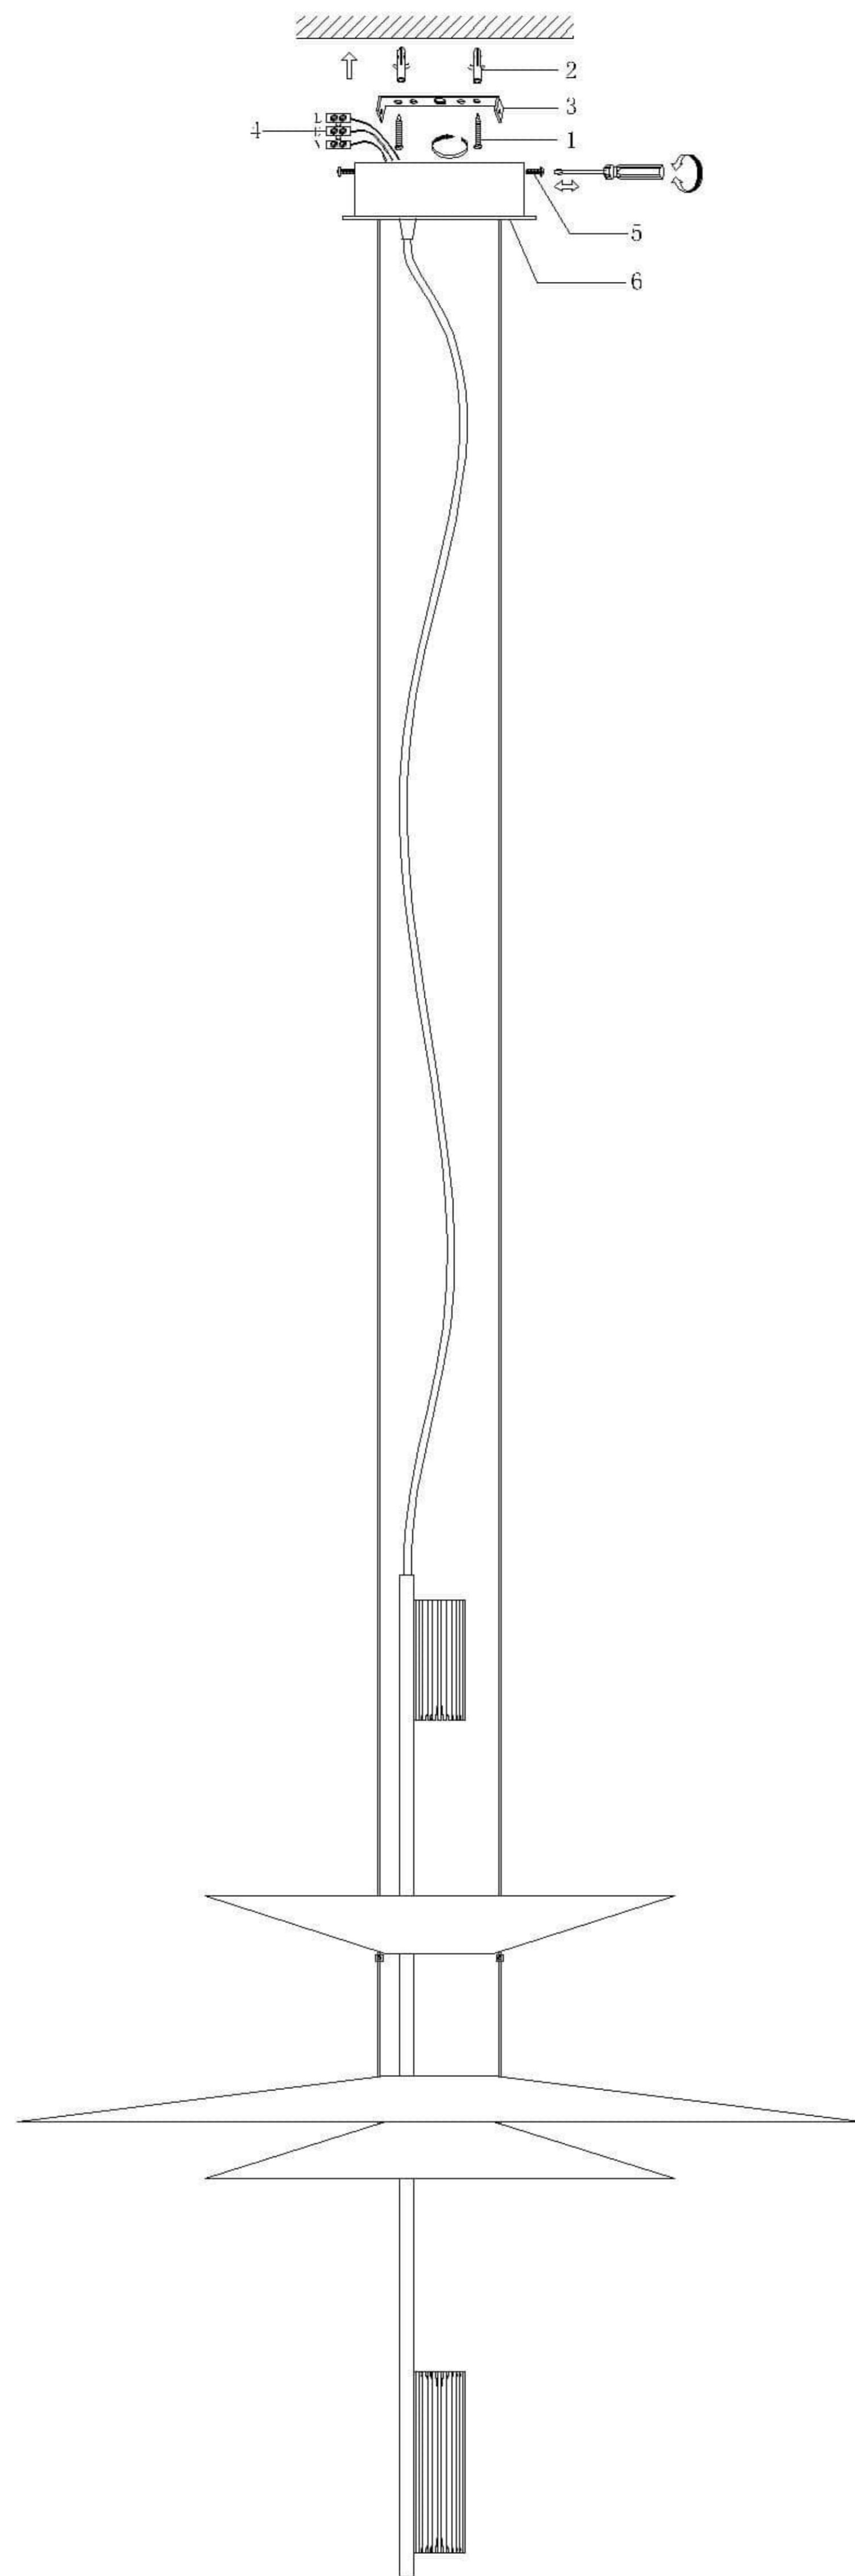

CP0056

1. Rated Voltage: AC220V
2. Frequency: 50~60Hz
3. light source: 3*30W LED
4. Material: Metal, Acrylic