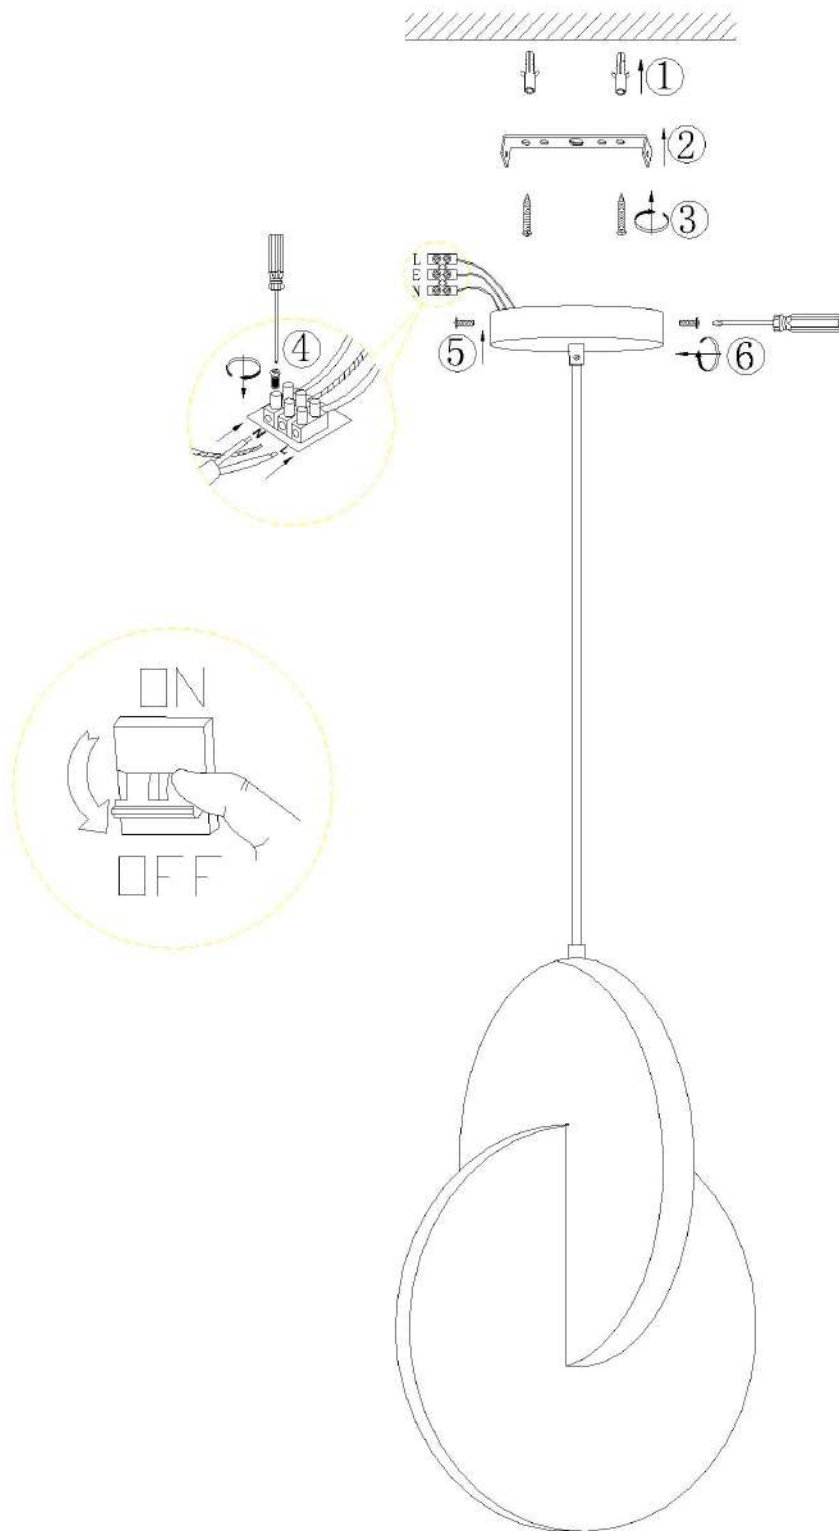

CP0091

1. Rated Voltage: AC220~240V
2. Frequency: 50~60Hz
3. light source:LED
4. Material: Metal