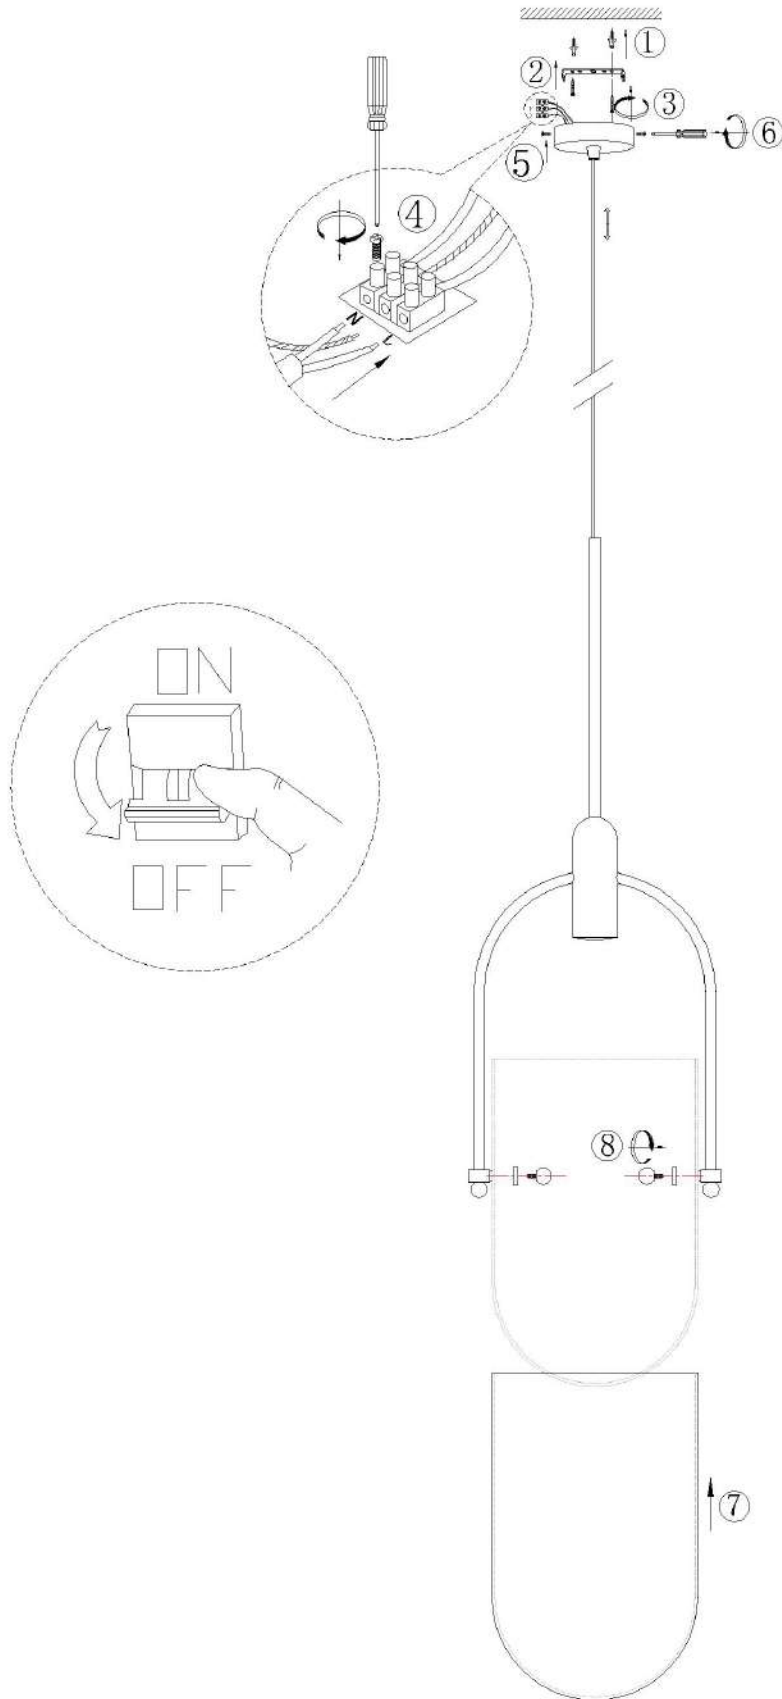

CP0093

1. Rated Voltage: AC220V
2. Frequency: 50~60Hz
3. light source:GU10
4. Material: Metal+Glass