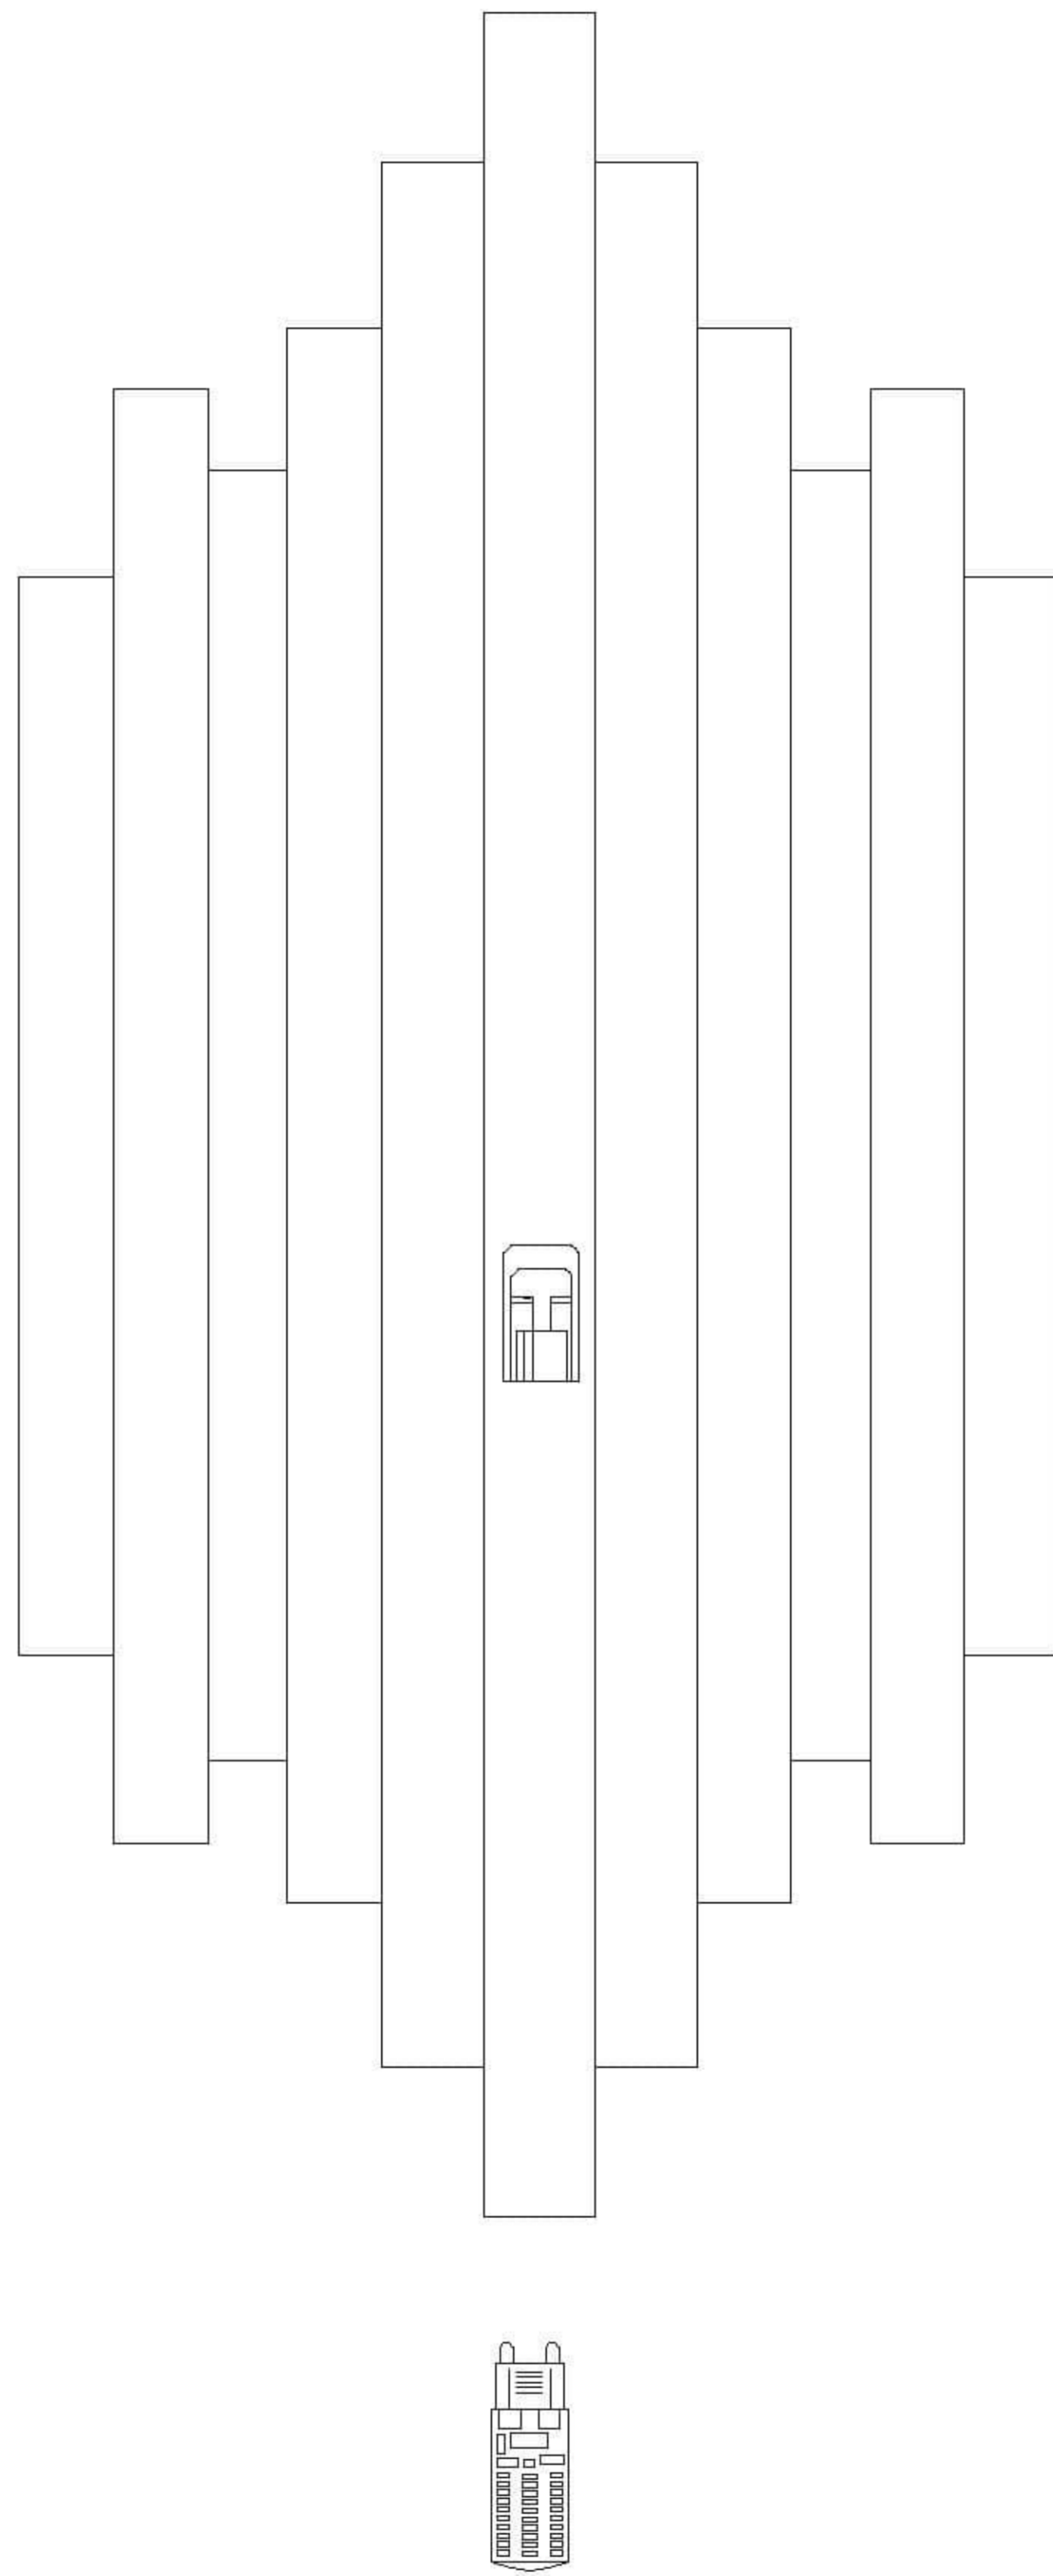

# CW0006

1. Rated Voltage : AC220V
2. Frequency : 50~60Hz
3. light source:G9 MAX 15W
4. Material : Metal