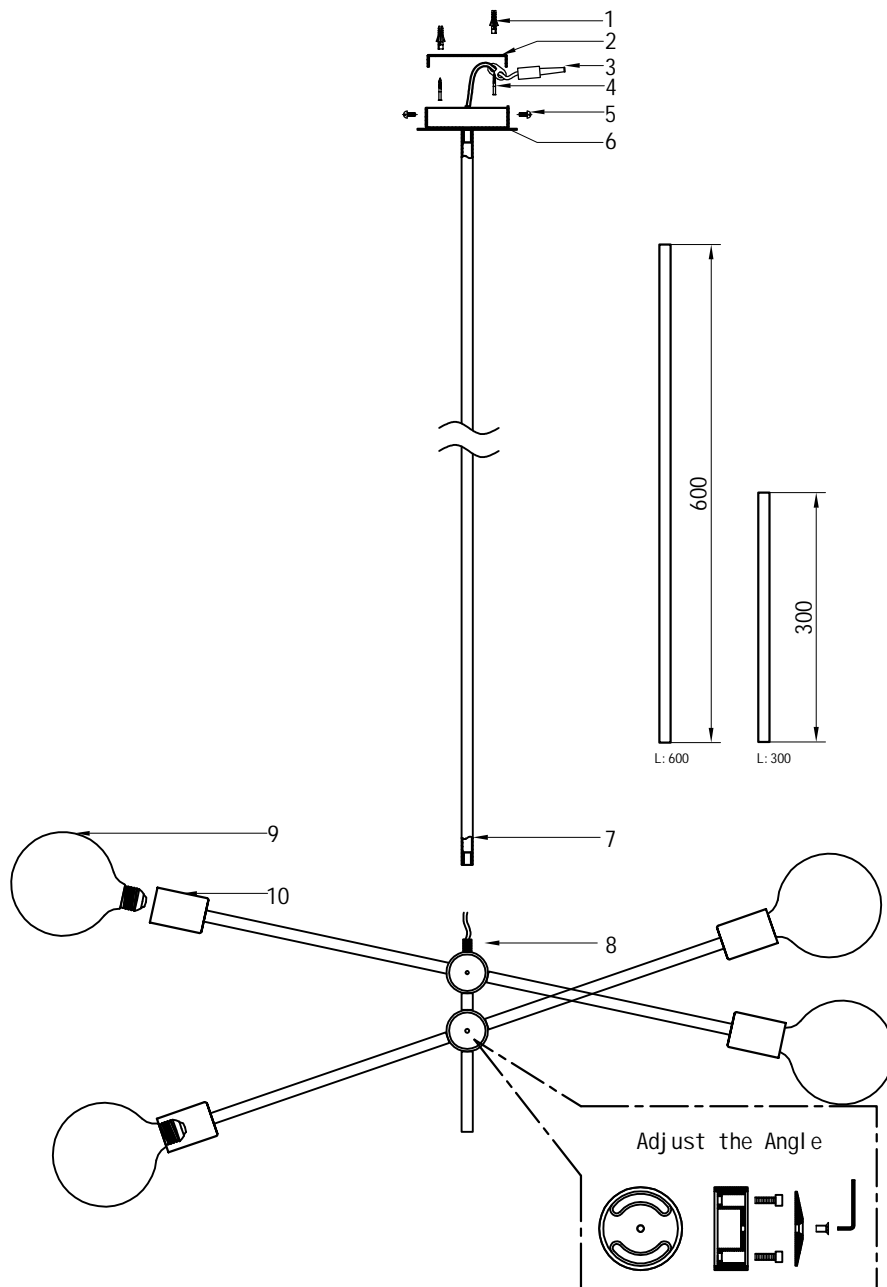

ITEM NO. : MD10618-4-1000

220V-240V ~50Hz

E27(G95) 4 X Max. 4W

INSTALLATION NOTICE

1. Please read the instruction sheet carefully before installing the lamps
2. In order to products, please use gloves when assembling the lamps.
Don't scratch the surface to the products.
3. The lamps can't be used any longer if the cords of lamps are damaged.

WARNING

Shut off the power ,before assembling the lamps. Make sure it's safe then assemble the lamps strictly according to the instruction sheet. Our company will not be responsible for any breakage caused by incorrect installation.