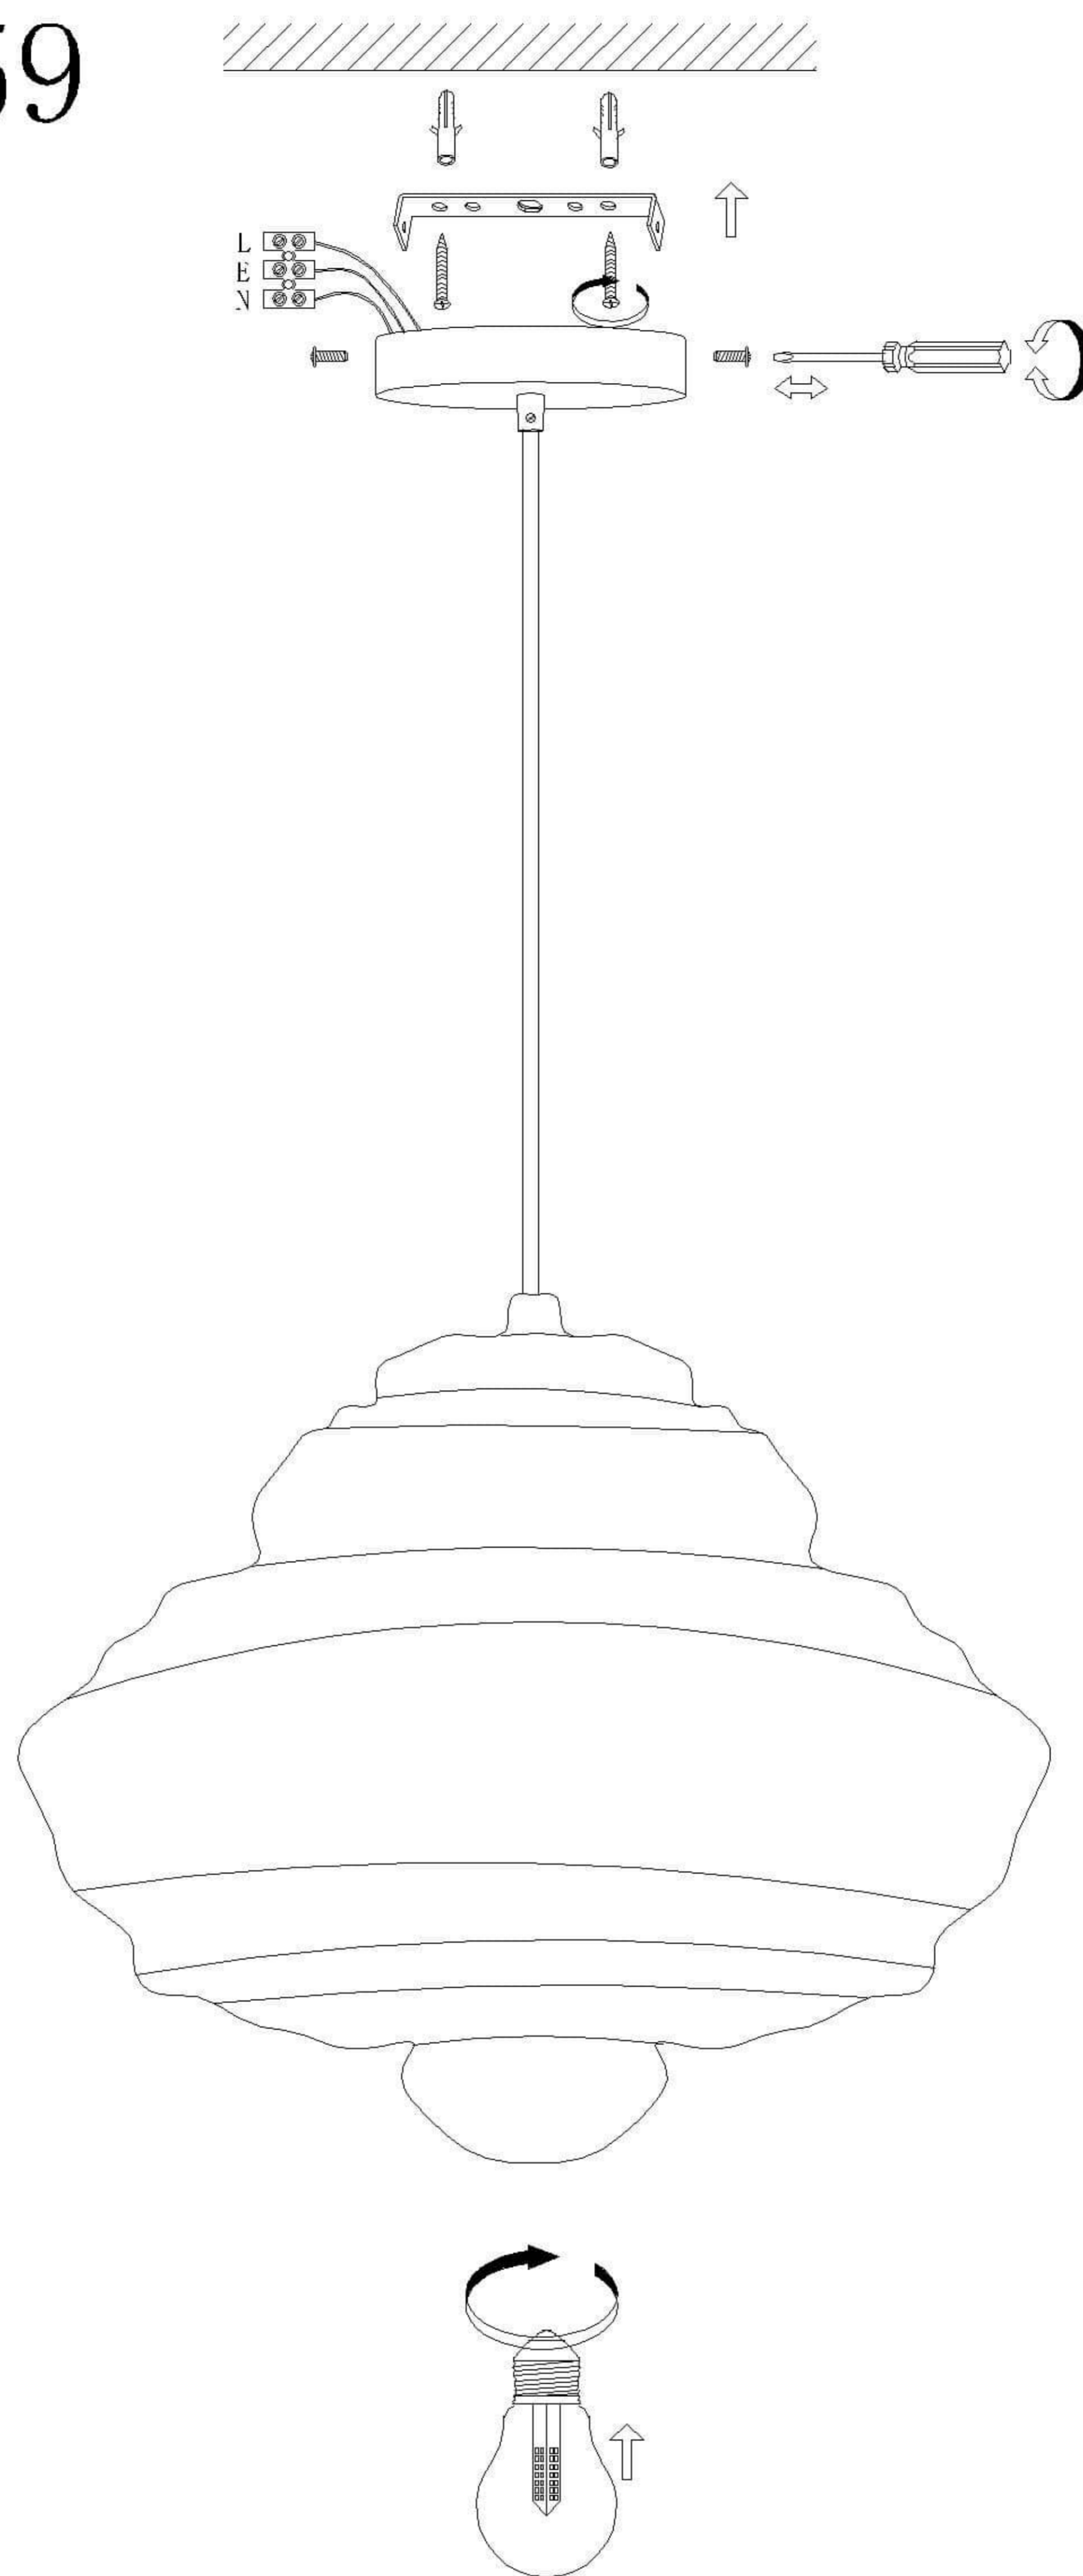

CP0059

1. Rated Voltage : AC220V
2. Frequency : 50~60Hz
3. light source:E27 MAX 60W
4. Material : Metal, Glass