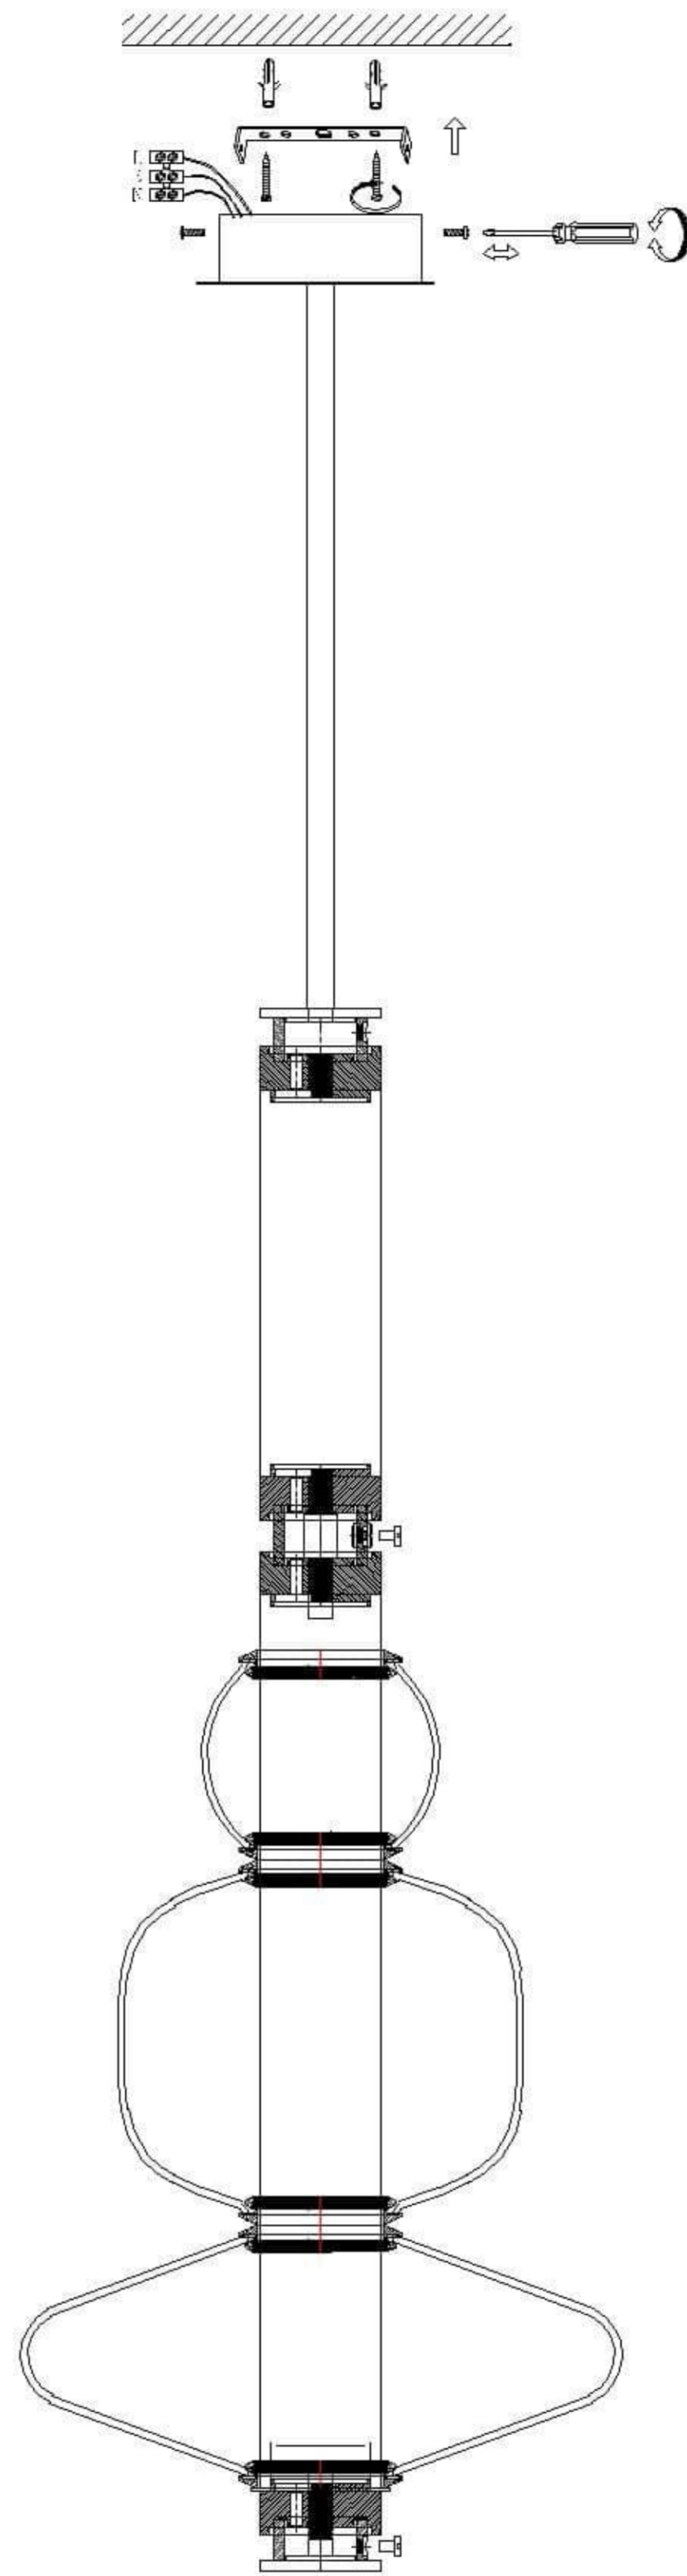

CP0040

1. Rated Voltage : AC220V
2. Frequency : 50~60Hz
3. light source:LED
4. Material : Metal, Glass, Acrylic