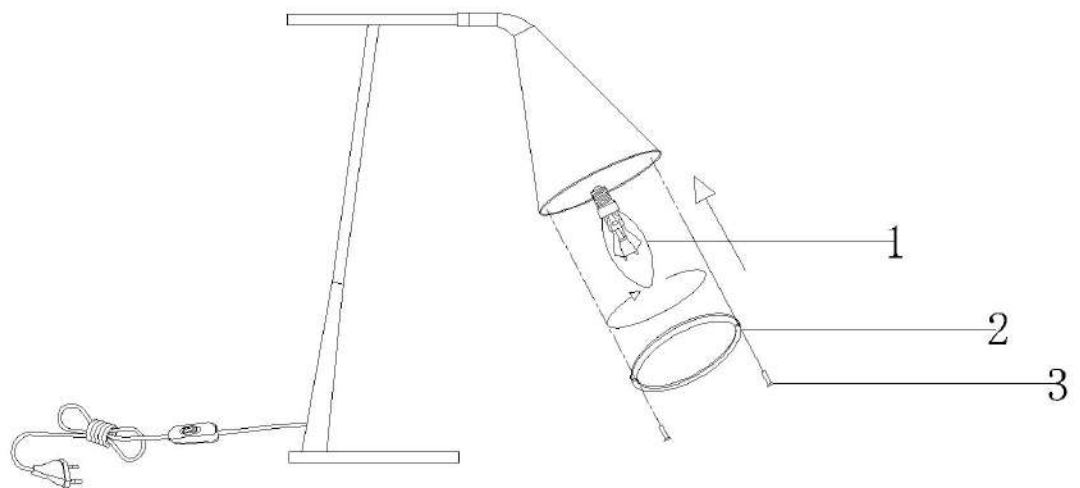

CT0009

1. Rated Voltage: AC220~240V
2. Frequency: 50~60Hz
3. light source:E14 Max. 60W
4. Material: Metal, Acrylic